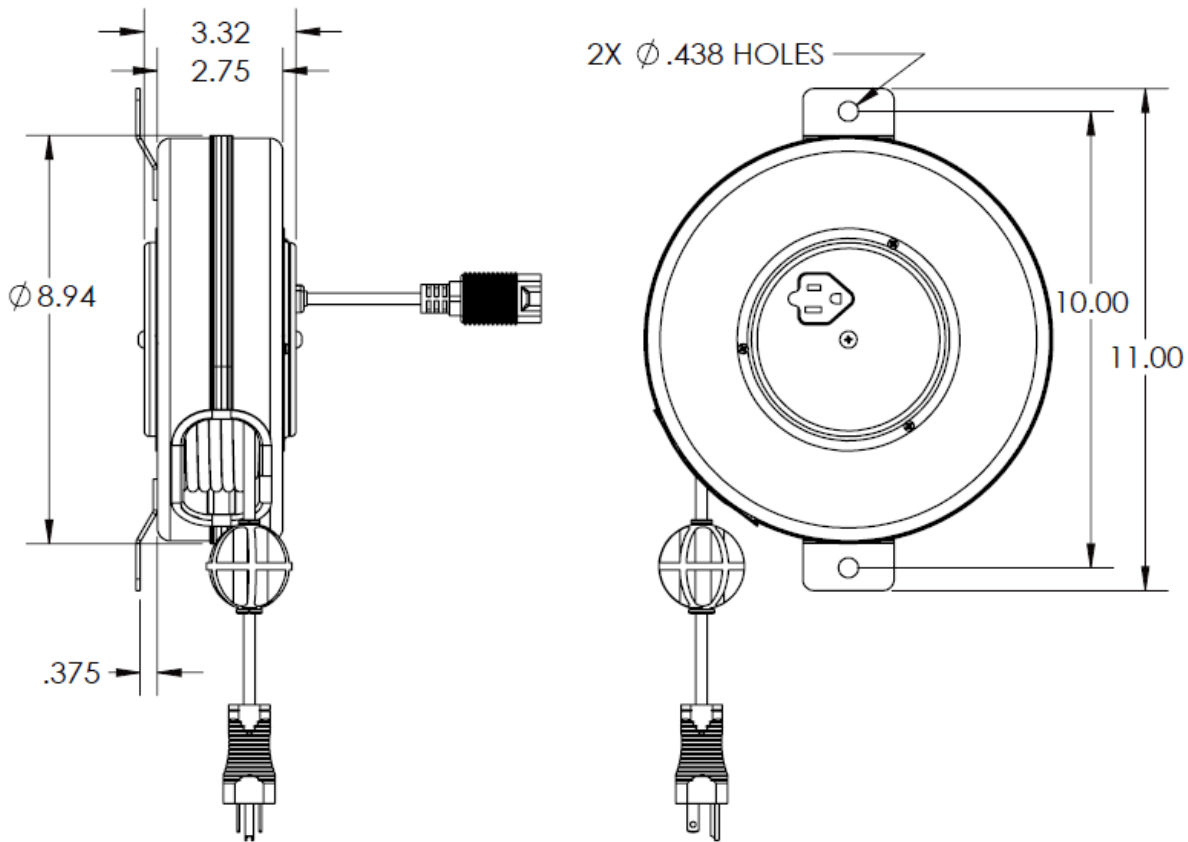

PART NUMBER	D201063-1
SPEC NUMBER	198373
DESCRIPTION	Electric Cable Reel, 9" Case

	RETRACTABLE CORD	FIXED PIGTAIL
TYPE	16/3 SJTW	16/3 SJTOW
LENGTH	25 feet	30 inches
TERMINATION	NEMA 5-15 Male Plug	NEMA 5-15 Female Receptacle
COLOR	Black	Black
BALL STOP	Black rubber ball stop	n/a
HOUSING		
SIZE	9" housing	
COLOR	Black	
MOUNTING	Center Tabs	
RATING & APPROVALS	10A, 125V	

DRAWING FOR REFERENCE ONLY