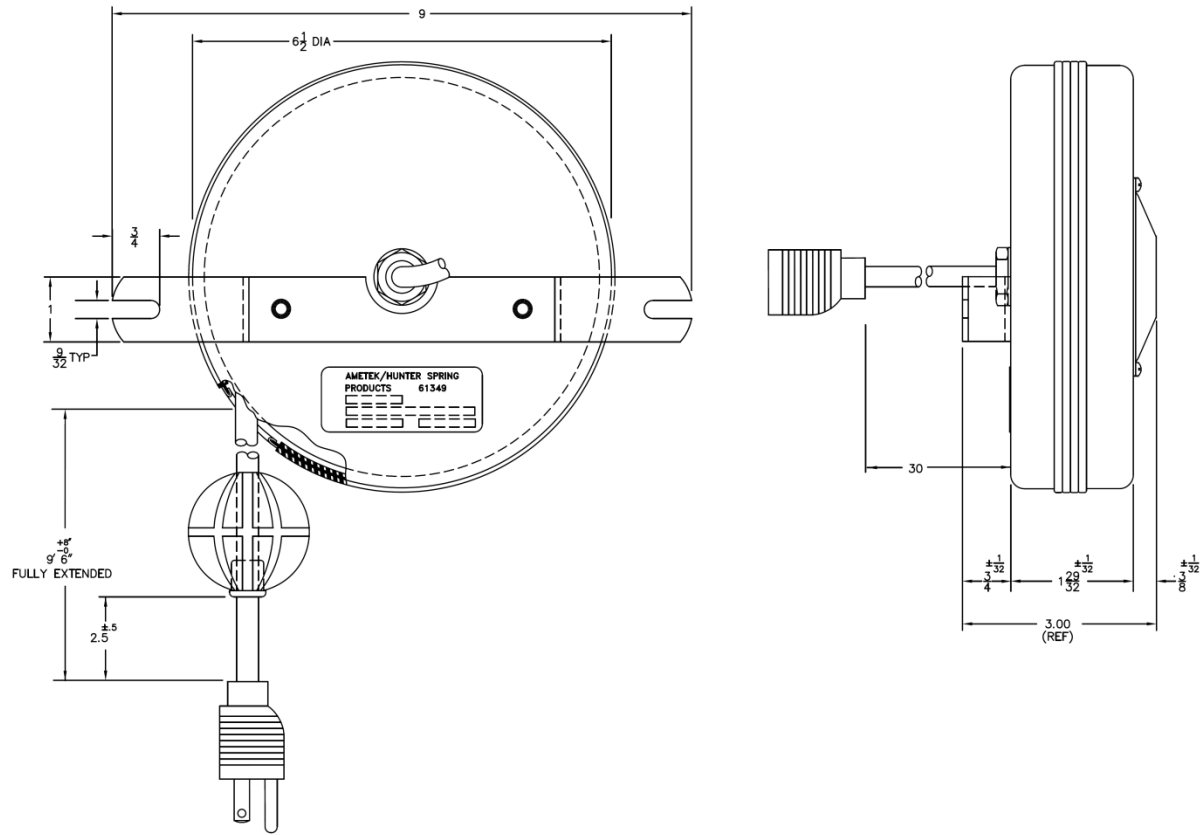

PART NUMBER	D201030-1
SPEC NUMBER	198365
DESCRIPTION	Cord Reel, 6.5" Case

	RETRACTABLE CORD	FIXED PIGTAIL
TYPE	16/3 SJT	16/3 SJT
LENGTH	10 feet	30 inches
TERMINATION	Black molded NEMA 5-15 male	Black molded NEMA 5-15 female
COLOR	Black	Black
BALL STOP	Black plastic ball stop	n/a
HOUSING		
SIZE	6.5" Housing	
COLOR	Black	
MOUNTING	Center Bracket	
RATING & APPROVALS	10A, 125V, UL355	

DRAWING FOR REFERENCE ONLY