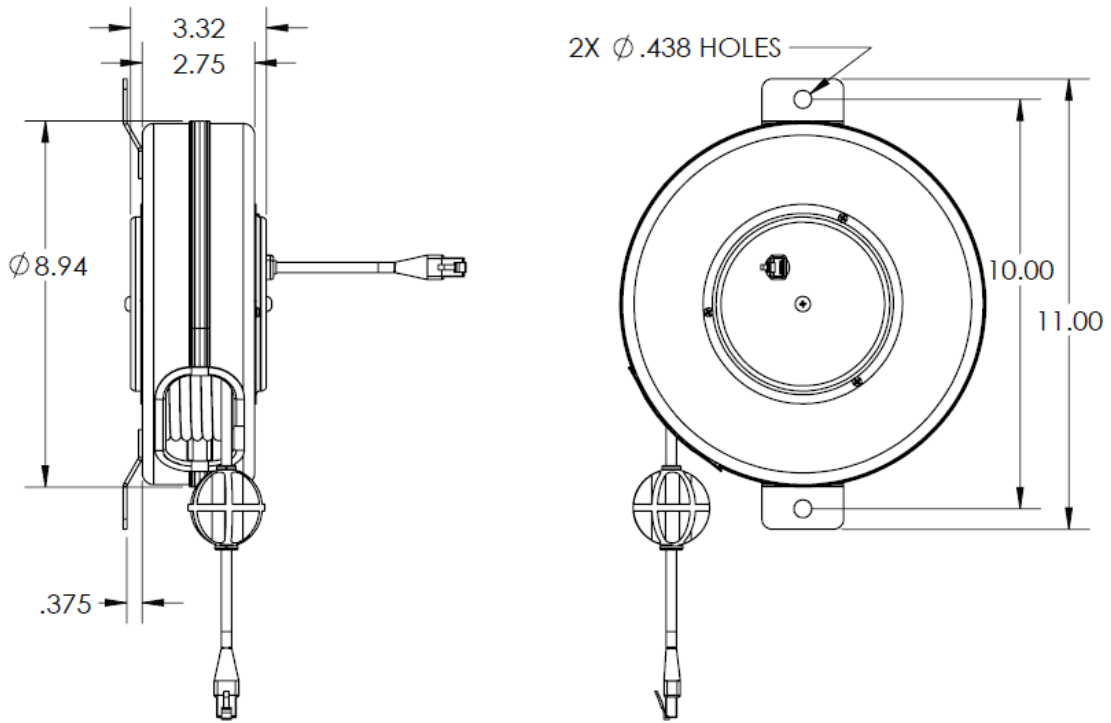

<b>PART NUMBER</b>	<b>D201057-1</b>
<b>SPEC NUMBER</b>	<b>198375</b>
<b>DESCRIPTION</b>	<b>CAT5e Cable Reel, 4 twisted pair, 9" Case</b>

	<b>RETRACTABLE CORD</b>	<b>FIXED PIGTAIL</b>
<b>TYPE</b>	Unshielded, 350MHz	Unshielded, 350MHZ
<b>LENGTH</b>	40 feet	3 feet
<b>TERMINATION</b>	RJ45 Cable End	RJ45 Cable End
<b>COLOR</b>	Black	Black
<b>BALL STOP</b>	Black plastic ball stop	n/a
<b>HOUSING</b>		
<b>SIZE</b>	9" housing	
<b>COLOR</b>	Black	
<b>MOUNTING</b>	Center Tabs	
<b>RATING &amp; APPROVALS</b>	2A 30V	

DRAWING FOR REFERENCE ONLY