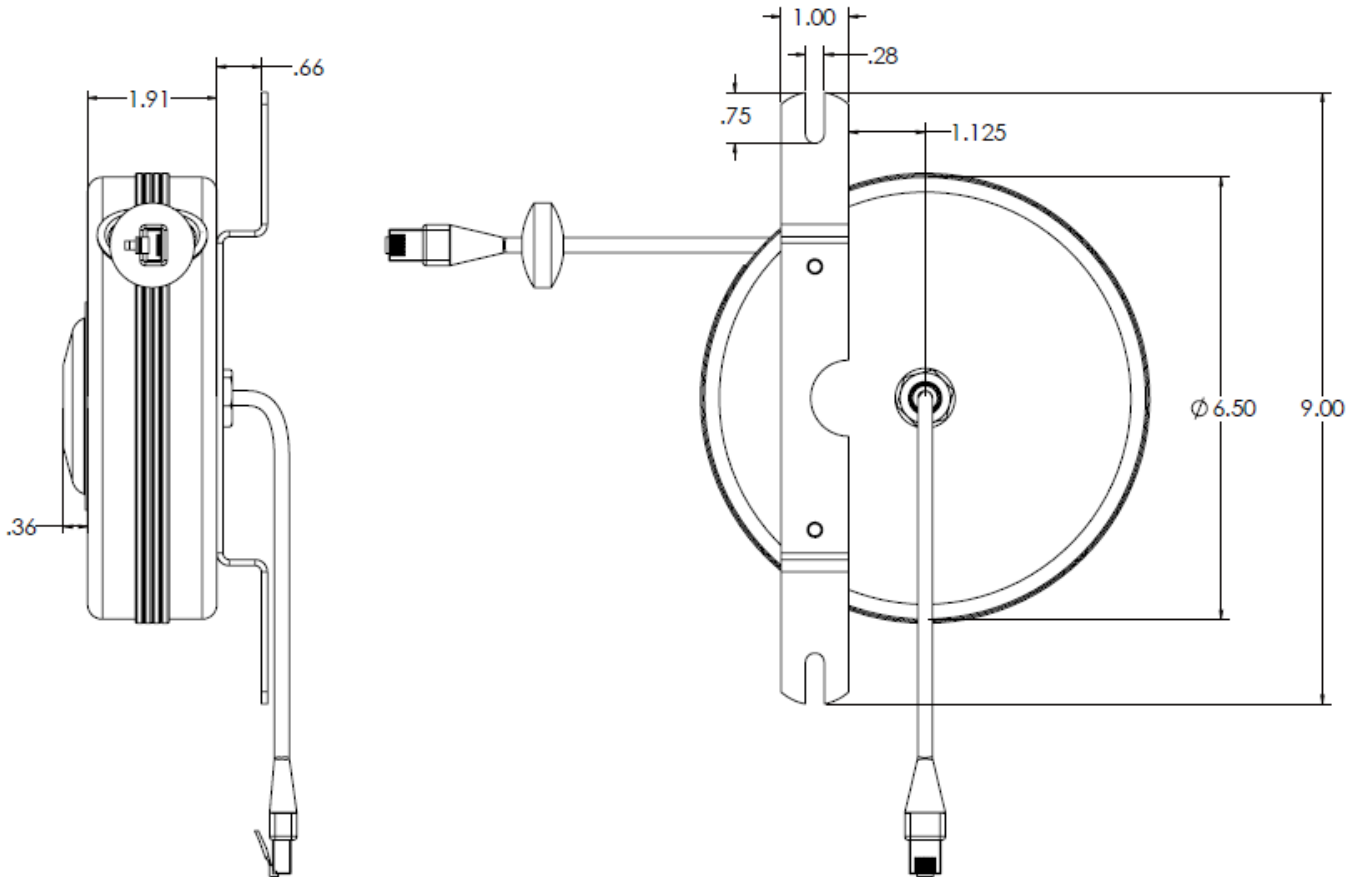

PART NUMBER	D200994-2
SPEC NUMBER	198543
DESCRIPTION	CAT6 Cable Reel, 4 twisted pair 6.5" Case

RETRACTABLE CORD		FIXED PIGTAIL
TYPE	CAT6 shielded, 500MHz	CAT6 shielded, 500MHz
LENGTH	15 feet	3 feet
TERMINATION	RJ45 cable end	RJ45 cable end
COLOR	Gray, PVC jacket	Gray, PVC jacket
BALL STOP	Black Rubber Bumper	n/a
HOUSING		
SIZE	6.5" Housing	
COLOR	Black	
MOUNTING	Off -Center Bracket	
ASSEMBLY RATING	2A, 30V	

DRAWING FOR REFERENCE ONLY