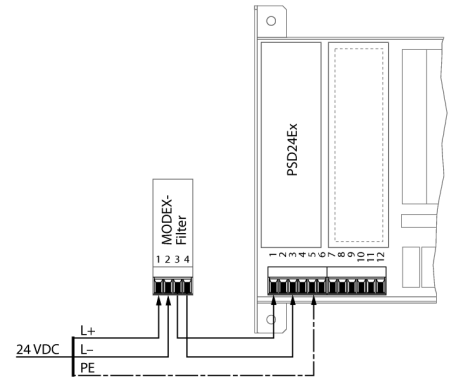

**excom I/O System**  
**Modex Filter**  
**MODEX-FILTER**

- Capacitor to improve the power-up performance/operational safety

<b>Type</b>	MODEX-FILTER
<b>ID</b>	6884062
<b>Ex approval acc. to conformity certificate</b>	PTB 97 ATEX 1068 U
<b>Device designation</b>	Ⓔ
<b>Displays/Operating elements</b>	
<b>Protection class</b>	IP20
<b>Dimensions</b>	30 x 91 x 93 mm
<b>Approvals</b>	ATEX