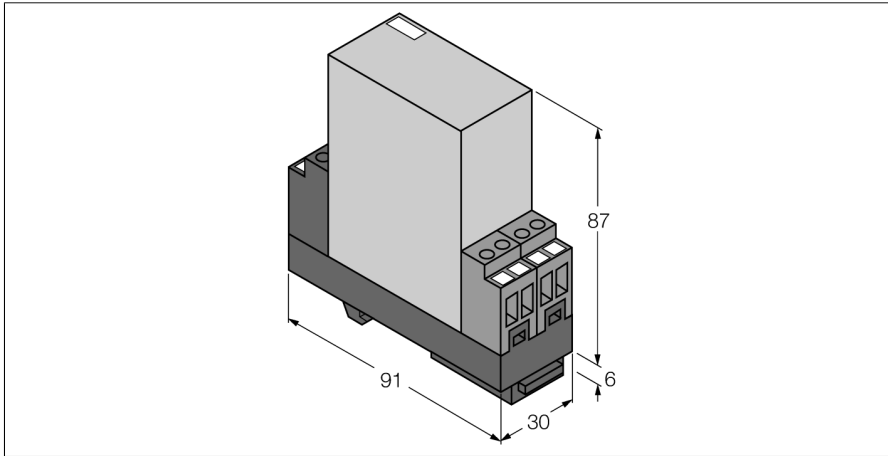

**excom I/O System**  
**Modex Filter**  
**MODEX-FILTER**

- Capacitor to improve the power-up performance/operational safety

<b>Type</b>	MODEX-FILTER
<b>ID</b>	6884062
<b>Ex approval acc. to conformity certificate</b>	PTB 97 ATEX 1068 U
<b>Device designation</b>	Ⓔ
<b>Displays/Operating elements</b>	
<b>Protection class</b>	IP20
<b>Dimensions</b>	30 x 91 x 93 mm
<b>Approvals</b>	ATEX