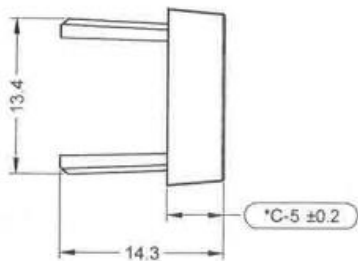

Datasheet

Push Button Lens For Use With SD16 Series

RS Stock number 745-2590

Dimensions: (mm)

Specifications

Colour: Green
Length: 16mm
Shape: Square Flat
Material: PMMA / PC
RoHS Compliant