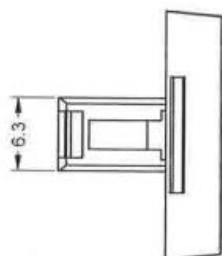

Datasheet

Push Button Lens For Use With SD16 Series

RS Stock number 745-2590

Dimensions: (mm)

Specifications

Colour: Green
Length: 16mm
Shape: Square Flat
Material: PMMA / PC
RoHS Compliant