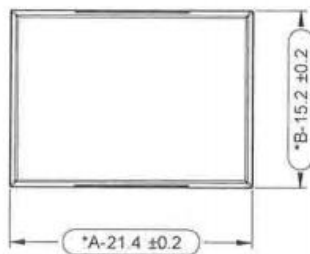

Datasheet

Push Button Lens For Use With SD16 Series

RS Stock number 745-2590

Dimensions: (mm)

Specifications

Colour: Green
Length: 16mm
Shape: Square Flat
Material: PMMA / PC
RoHS Compliant