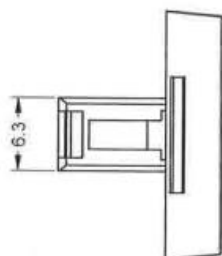

# Blue Rectangular Push Button Lens For Use With SD16 Series

RS Stock number 745-2578

### Dimensions: (mm)

### Specifications

Colour: Blue  
Length: 16mm  
Shape: Rectangular Flat  
Material: PMMA / PC  
RoHS Compliant