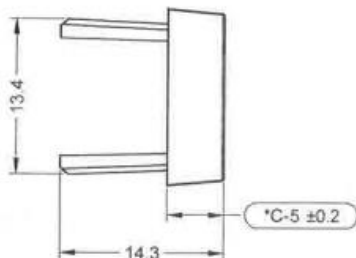

### Dimensions: (mm)

### Specifications

Colour: Blue  
Length: 16mm  
Shape: Rectangular Flat  
Material: PMMA / PC  
RoHS Compliant