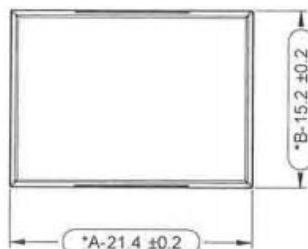

# Blue Rectangular Push Button Lens For Use With SD16 Series

RS Stock number 745-2578

### Dimensions: (mm)

### Specifications

Colour: Blue  
Length: 16mm  
Shape: Rectangular Flat  
Material: PMMA / PC  
RoHS Compliant