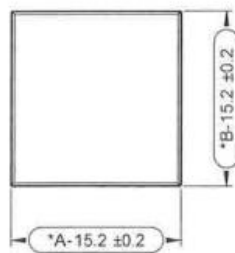

Datasheet

White Square Push Button Lens For Use With ADA16 Series

RS Stock number 745-2540

Dimensions: (mm)

Specification

Size: 16mm lens
Shape : Square Flat
Colour: White
Material : PMMA / PC