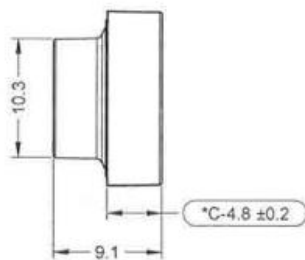

Datasheet

White Square Push Button Lens For Use With ADA16 Series

RS Stock number 745-2540

Dimensions: (mm)

Specification

Size: 16mm lens
Shape : Square Flat
Colour: White
Material : PMMA / PC