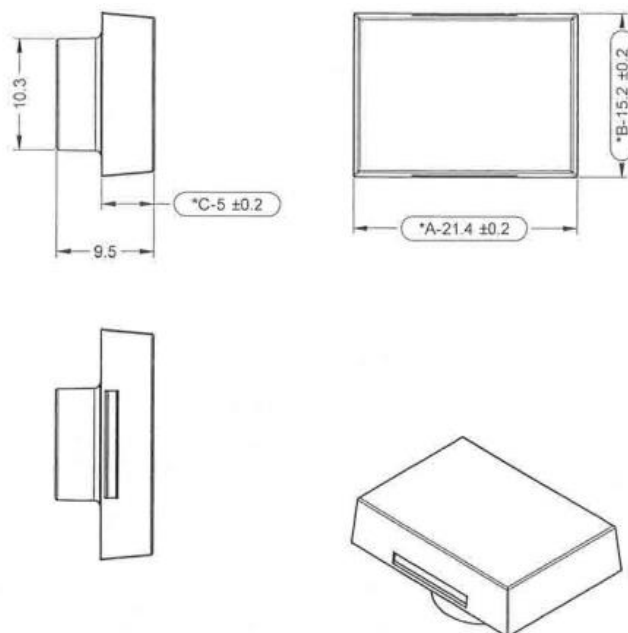

Datasheet

Black Rectangular Push Button Lens For Use With ADA16 Series

RS Stock number 745-2537

Dimensions: (mm)

Specification

Size: 16mm lens
Shape : Rectangular Flat
Colour: Black
Material : PMMA / PC