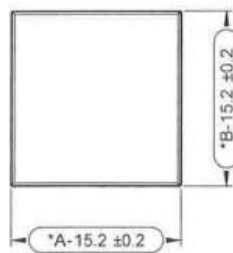

Datasheet

Green Square Push Button Lens For Use With ADA16 Series

RS Stock number 745-2534

Dimensions: (mm)

Specification

Size: 16mm lens

Shape : Square Flat

Colour: Green