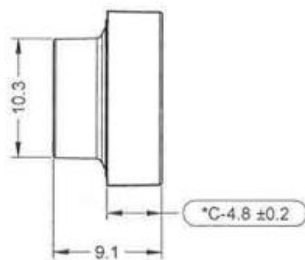

Datasheet

Green Square Push Button Lens For Use With ADA16 Series

RS Stock number 745-2534

Dimensions: (mm)

Specification

Size: 16mm lens

Shape : Square Flat

Colour: Green

Material : PMMA / PC