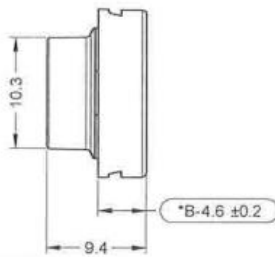

Datasheet

Orange Round Push Button Lens For Use With ADA16 Series

RS Stock 745-2502

Dimensions:

Specifications

- 16mm lens
- Round Flat
- Colour: Orange
- Material: PMMA / PC
- RoHS compliant