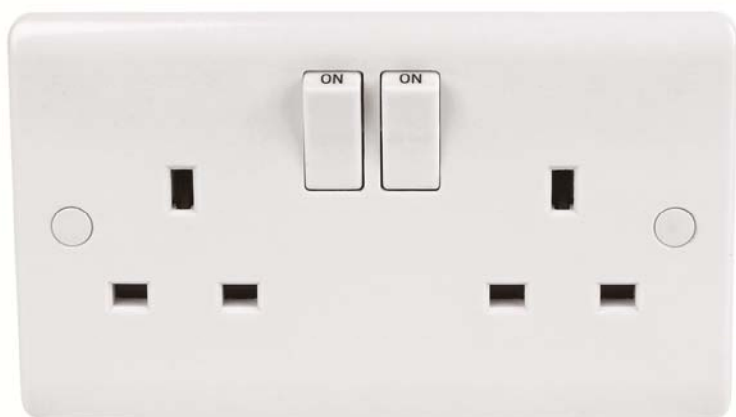

Product Datasheet

ENGLISH

Switched Socket 13A 2 Gang DP White

Specification:

Socket Type: BS 1363

Voltage Rating: 250V

Current Rating: 13A

Earth Terminal

Dimension: 146 x 86 x 30

Material: Urea Formaldehyde

Colour: White

Accessory:

A bag of fixing screws and white plastic screw head caps

M3.5x30 Zinc plated screw x 2

Screw cap x 3