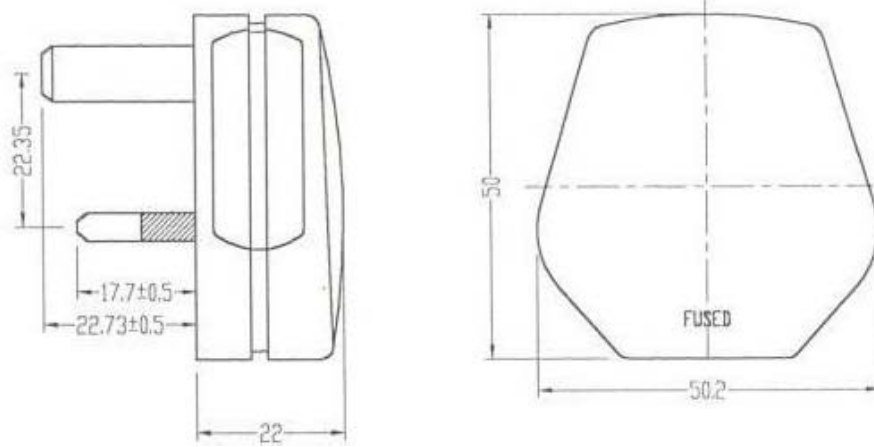

## Product Details

RS Pro UK male main plug connector in white colour, has a thermoplastic body construction with standard sleeved pin for easy assembling. This plug has BS1363 connector type that is current rated for 13 A and is voltage rated for 250 V ac. It is supplied with screwless cable clamp for quick and easy assembly.

## Features and Benefits

- Thermoplastic body construction
- Standard sleeved pin
- BS1363 connector type
- Current rated for 13 A
- Voltage rated for 250 V ac

**Specifications:**

Body Material	Thermoplastic
Colour	White
Connector Type	BS 1363
Country	UK
Current Rating	13 A
Gender	Male
Mounting Type	Cable Mount
Plug/Socket	Plug
Pole Format	2P+E
Voltage Rating	250 V ac
Dimensions	50.2 x 50 x 22 mm