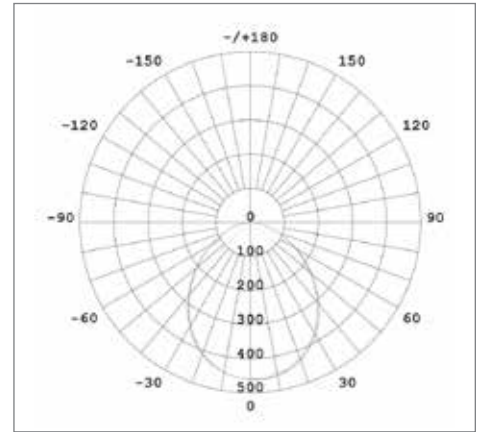

6" Rotatable LED Downlight Kit

dimensions

photometrics

ordering information

Order Code	Litespan Part #	Description	Watts	Volts	Lumens	CRI	Life Hours	ES
09085	LED-DK6RT-11W830-DIM-G5	LED Downlight Kit Rotatable Eye 6", 3000K, dimmable, aimable	11	120	750	80	35,000	★
09086	LED-DK6RT-11W840-DIM-G5	LED Downlight Kit Rotatable Eye 6", 4000K, dimmable, aimable	11	120	750	80	35,000	★