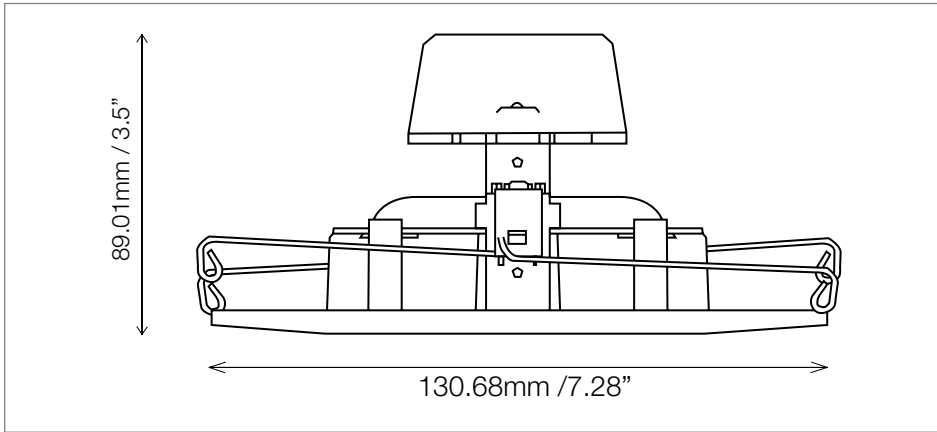

6" Rotatable LED Downlight Kit

GU24 base E26 base
(included with kit)

11
watts

750
lumens

68
lpw

3000K/
4000K
CCT

features

- Ultra-efficient aimable LED downlight kit designed to retrofit into existing incandescent adjustable downlights.
- Integrated LEDs reduce energy consumption up to 80%
- Ideal for accent, display, and wall washing
- Fits many popular 6" recessed downlight fixtures
- Integrated white trim with both medium base (E26) and GU24 socket adapters (included) for direct replacement
- Lifetime exceeds 35,000 Hrs.
- Lasts up to 30X longer than traditional incandescent
- Choice of warm white or cool white color temperatures
- Instant-on, no warm-up time
- 30° aimable and 355° rotatable

6" Rotatable LED Downlight Kit

dimensions

photometrics

ordering information

Order Code	Litespan Part #	Description	Watts	Volts	Lumens	CRI	Life Hours	ES
09085	LED-DK6RT-11W830-DIM-G5	LED Downlight Kit Rotatable Eye 6", 3000K, dimmable, aimable	11	120	750	80	35,000	★
09086	LED-DK6RT-11W840-DIM-G5	LED Downlight Kit Rotatable Eye 6", 4000K, dimmable, aimable	11	120	750	80	35,000	★