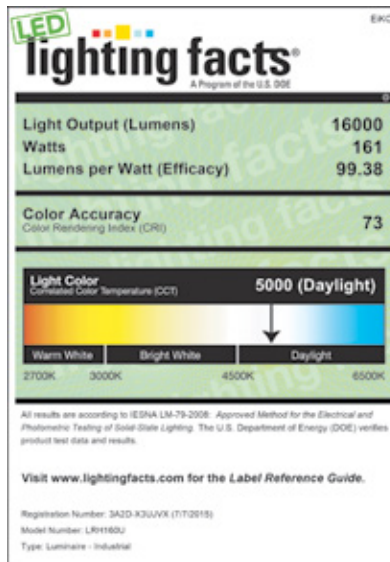

dimensions

watch > like > follow

selection. solutions. simplicity. eiko.com

23220 W. 84th St, Shawnee, KS 66227 · (P) 1.800.852.2217 (F) 1.800.492.8975
Canada: 81 King St, Barrie, ON L4N 6B5 · (P) 1.888.410.8151 (F) 1.888.705.1335