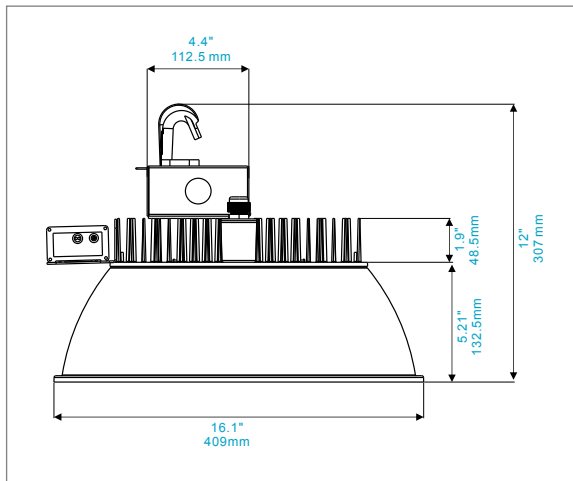

dimensions

watch > like > follow

selection. solutions. simplicity. eiko.com

23220 W. 84th St, Shawnee, KS 66227 · (P) 1.800.852.2217 (F) 1.800.492.8975
Canada: 81 King St, Barrie, ON L4N 6B5 · (P) 1.888.410.8151 (F) 1.888.705.1335