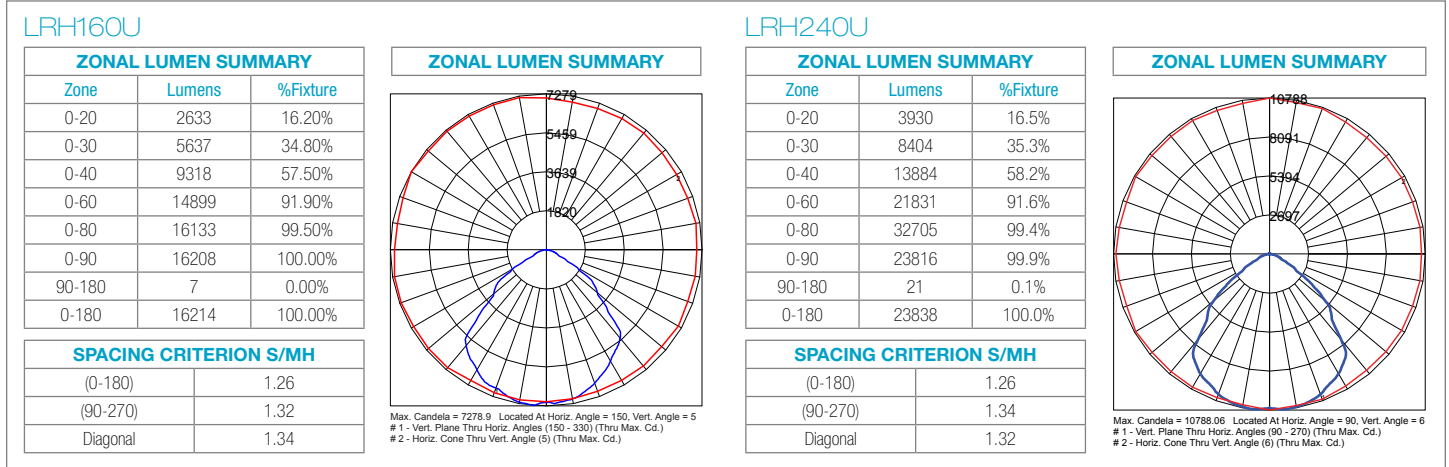

## performance

- LRH160U – 16,000 LM @ 161W  
Typically replaces:  
250-400W Metal Halide  
4T5HO or 6T8 Fluorescent
- LRH240 – 24,000 LM @ 215W  
Typically replaces:  
400W Metal Halide  
6T5HO or 8T8 Fluorescent
- Luminaire Efficacy Ratio (LER):  
100 lpw
- CRI > 70
- -40°C to 40°C ambient environments
- CCT: 5000K +/- 500K
- 14.5 lbs

## ordering information

Order Code	Litespan Part #	Series	Output	CCT	Finish	Driver	Voltage	DLC
08792	LRH160U	LRH - LED Round Highbay	160 - 161W/16,000 LM	(Omit) 5000K Standard	(Omit) White Standard	(Omit) Nondimming Standard	U - 120-277V	✓
08793	LRH240U	LRH - LED Round Highbay	240 - 215W/24,000 LM	(Omit) 5000K Standard	(Omit) White Standard	(Omit) Nondimming Standard	U - 120-277V	✓
08821	LRH160-347V	LRH - LED Round Highbay	160 - 161W/16,000 LM	(Omit) 5000K Standard	(Omit) White Standard	(Omit) Nondimming Standard	347V - 347V	
08822	LRH240-347V	LRH - LED Round Highbay	240 - 215W/24,000 LM	(Omit) 5000K Standard	(Omit) White Standard	(Omit) Nondimming Standard	347V - 347V	✓

## photometrics