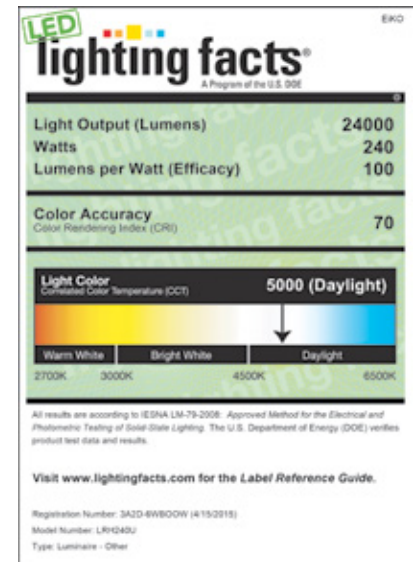

dimensions

watch > like > follow

selection. solutions. simplicity. eiko.com

23220 W. 84th St, Shawnee, KS 66227 · (P) 1.800.852.2217 (F) 1.800.492.8975
Canada: 81 King St, Barrie, ON L4N 6B5 · (P) 1.888.410.8151 (F) 1.888.705.1335