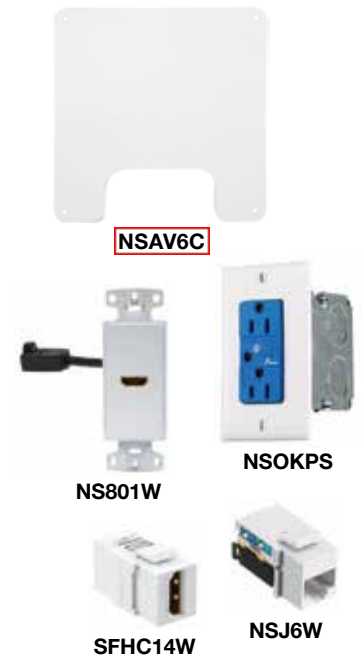

AV In-Wall Enclosure

Hubbell's netSELECT® Flat Panel Television (FPTV) connection enclosure delivers high-density connectivity and power in the wall. This allows flat panel displays and interactive "smart" boards to sit flush against walls with no dangling cords. It quickly installs to studs or sheetrock without additional components or hardware.

- Optional screw on cover reduces tampering
- cULus 1863 Listed

FPTV Connection Enclosure

Description	Color	Catalog Number
2-Gang In-Wall Enclosure	White	NSAV62M
Steel Cover for NSAV6 series	White	NSAV6C

Power Kits (For use with NSAV62M only)

Description	Color	Catalog Number
Standard Power Kit	White	NSOKPTR
Surge Protected Power Kit	Blue	NSOKPS

AV Connectors and Plates

Description	Color	Catalog Number
1-Gang Blank Plate	White	NP14W
1-Gang Decorator Plate	White	NP26W
1-Gang iSTATION Plate	White	IMF1W
1-Gang 4-Port Keystone Plate	White	NSP14W
1-Port HDMI Frame	White	NS801W
2-Port HDMI Frame	White	NS802W
HDMI Snap Fit	White	SFHC14W
F-Connector Snap Fit	White	NSF70W
USB A-to-B Snap Fit	White	SFUSBABW
Cat 6 Snap Fit Jack	White	NSJ6W

Note: See Network Wiring section for other connector options.

AV Ceiling Enclosure

The AV Ceiling Enclosure is designed to work with active AV devices to integrate AV distribution, data connections and power in one location, providing a direct connection to a projector or a display device. An additional AV/data kit can be added or customized to address all connector, mounting and patching needs, reducing multiple pieces on site.