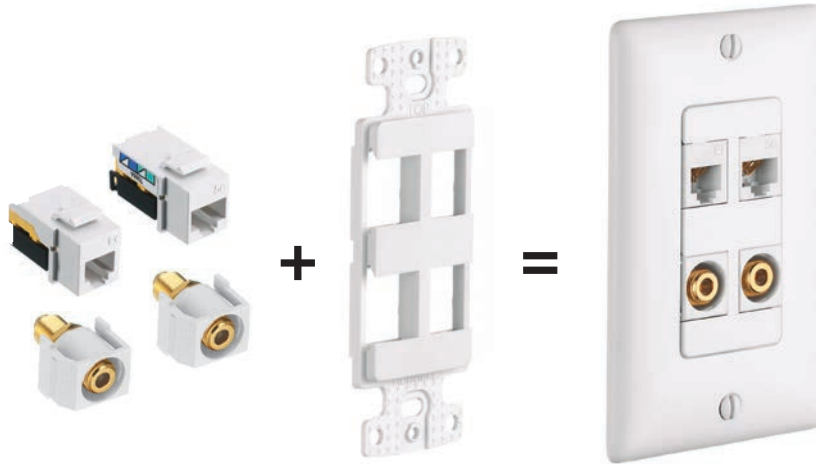

Customize the jack selections and look

Molded-In Voice/Low-Speed Data - Modular Snap Fit

Color	Category 6 Jack (single)	Category 6 Jack (25 pack)	Category 5e Jack (single)	Category 5e Jack (25 pack)	USOC Jack (single)
Black	NSJ6BK	NSJ6BK25	NSJ5EBK	NSJ5EBK25	NSJUBK
Blue	NSJ6B	NSJ6B25	NSJ5EB	NSJ5EB25	NSJUB
Gray	NSJ6GY	NSJ6GY25	NSJ5EGY	NSJ5EGY25	NSJUGY
Green	NSJ6GN	NSJ6GN25	NSJ5EGN	NSJ5EGN25	NSJUGN
Ivory	NSJ6I	NSJ6I25	NSJ5EI	NSJ5EI25	NSJUI
Light Almond	NSJ6LA	NSJ6LA25	NSJ5ELA	NSJ5ELA25	NSJULA
Orange	NSJ6OR	NSJ6OR25	NSJ5EOR	NSJ5EOR25	NSJUOR
Red	NSJ6R	NSJ6R25	NSJ5ER	NSJ5ER25	NSJUR
White	NSJ6W	NSJ6W25	NSJ5EW	NSJ5EW25	NSJUW
Yellow	NSJ6Y	NSJ6Y25	NSJ5EY	NSJ5EY25	NSJUY

Audio/Video Connectors - Standard Bulkhead

Color	Nickel F-Type Coupler Bulkhead, Female to Female	Gold F-Type Coupler Bulkhead, Female to Female	RCA Gold Pass Through, Female to Female, Red Interior	RCA Gold Pass Through, Female to Female, White Interior	RCA Gold Pass Through, Female to Female, Yellow Interior	RCA Gold Pass Through, Female to Female, Blue Interior	RCA Gold Pass Through, Female to Female, Green Interior
Black	NSF70BK	SFFGBK	SFRCRFBK	SFRCWFBK	SFRCYFBK	SFRCBFBK	SFRCGNFBK
Gray	NSF70GY	SFFGGY	SFRCRFGY	SFRCWFGY	SFRCYFGY	SFRCBFGY	SFRCGNFGY
Ivory	NSF70I	SFFGEI	SFRCRFEI	SFRCWFEI	SFRCYFEI	SFRCBFEI	SFRCGNFEI
Light Almond	NSF70LA	SFFGLA	SFRCRFLA	SFRCWFLA	SFRCYFLA	SFRCBFLA	SFRCGNFLA
White	NSF70W	SFFGW	SFRCRFFW	SFRCWFFW	SFRCYFFW	SFRCBFFW	SFRCGNFFW

Audio/Video Connectors - Recessed

Color	Gold F-Type Coupler Bulkhead, Female to Female	RCA Gold Pass Through, Female to Female, Red Interior	RCA Gold Pass Through, Female to Female, White Interior	RCA Gold Pass Through, Female to Female, Yellow Interior	RCA Gold Pass Through, Female to Female, Blue Interior	RCA Gold Pass Through, Female to Female, Green Interior	Blank Insert
Black	SFGRFBK	SFRCRRBK	SFRCWRBK	SFRCYRBK	SFRCBRBK	SFRCGNRBK	SFSBBK10*
Gray	SFGRFGY	SFRCRRGY	SFRCWRGY	SFRCYRGY	SFRCBRGY	SFRCGNRGY	SFSBGY10*
Ivory	SFGRFEI	SFRCRREI	SFRCWREI	SFRCYREI	SFRCBREI	SFRCGNREI	SFSBEI10*
Light Almond	SFGRFLA	SFRCRRLA	SFRCWRLA	SFRCYRLA	SFRCBRLA	SFRCGNRLA	SFSBLA10*
White	SFGRFW	SFRCRRW	SFRCWRW	SFRCYRW	SFRCBRW	SFRCGNRW	SFSBW10*

Note: *Sold in a package of 10. Order 1 to receive a bag of 10 blanks.