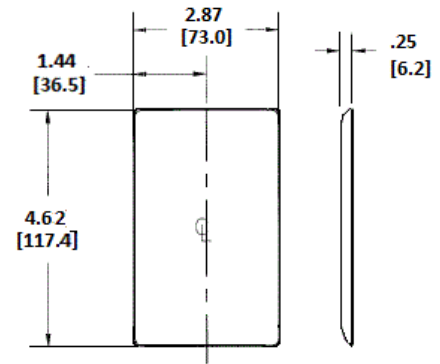

## Specifications

Material	Nylon
Plate Type	1-Gang
Plate Openings	Decorator
Mounting Screws	Steel painted, slotted head
Appearance	Smooth