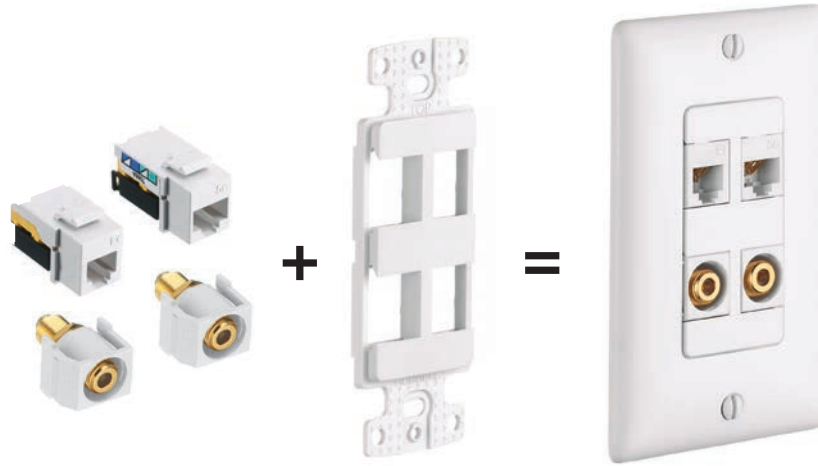

Customize the jack selections and look

Molded-In Voice/Low-Speed Data - Modular Snap Fit

Color	Category 6 Jack (single)	Category 6 Jack (25 pack)	Category 5e Jack (single)	Category 5e Jack (25 pack)	USOC Jack (single)
Black	NSJ6BK	NSJ6BK25	NSJ5EBK	NSJ5EBK25	NSJUBK
Blue	NSJ6B	NSJ6B25	NSJ5EB	NSJ5EB25	NSJUB
Gray	NSJ6GY	NSJ6GY25	NSJ5EGY	NSJ5EGY25	NSJUGY
Green	NSJ6GN	NSJ6GN25	NSJ5EGN	NSJ5EGN25	NSJUGN
Ivory	NSJ6I	NSJ6I25	NSJ5EI	NSJ5EI25	NSJUI
Light Almond	NSJ6LA	NSJ6LA25	NSJ5ELA	NSJ5ELA25	NSJULA
Orange	NSJ6OR	NSJ6OR25	NSJ5EOR	NSJ5EOR25	NSJUOR
Red	NSJ6R	NSJ6R25	NSJ5ER	NSJ5ER25	NSJUR
White	NSJ6W	NSJ6W25	NSJ5EW	NSJ5EW25	NSJUW
Yellow	NSJ6Y	NSJ6Y25	NSJ5EY	NSJ5EY25	NSJUY

Audio/Video Connectors - Standard Bulkhead

Color	Nickel F-Type Coupler Bulkhead, Female to Female	Gold F-Type Coupler Bulkhead, Female to Female	RCA Gold Pass Through, Female to Female, Red Interior	RCA Gold Pass Through, Female to Female, White Interior	RCA Gold Pass Through, Female to Female, Yellow Interior	RCA Gold Pass Through, Female to Female, Blue Interior	RCA Gold Pass Through, Female to Female, Green Interior
Black	NSF70BK	SFFGBK	SFRCRFFBK	SFRCWFFBK	SFRCYFFBK	SFRCBFFBK	SFRCGNFFBK
Gray	NSF70GY	SFFGGY	SFRCRFFGY	SFRCWFFGY	SFRCYFFGY	SFRCBFFGY	SFRCGNFFGY
Ivory	NSF70I	SFFGEI	SFRCRFFEI	SFRCWFFEI	SFRCYFFEI	SFRCBFFEI	SFRCGNFFEI
Light Almond	NSF70LA	SFFGLA	SFRCRFFLA	SFRCWFFLA	SFRCYFFLA	SFRCBFFLA	SFRCGNFFLA
White	NSF70W	SFFGW	SFRCRFFW	SFRCWFFW	SFRCYFFW	SFRCBFFW	SFRCGNFFW

Audio/Video Connectors - Recessed

Color	Gold F-Type Coupler Bulkhead, Female to Female	RCA Gold Pass Through, Female to Female, Red Interior	RCA Gold Pass Through, Female to Female, White Interior	RCA Gold Pass Through, Female to Female, Yellow Interior	RCA Gold Pass Through, Female to Female, Blue Interior	RCA Gold Pass Through, Female to Female, Green Interior	Blank Insert
Black	SFGRFBK	SFRCRRBK	SFRCWRBK	SFRCYRBK	SFRCBRBK	SFRCGNRBK	SFSBBK10*
Gray	SFGRFGY	SFRCRRGY	SFRCWRGY	SFRCYRGY	SFRCBRGY	SFRCGNRGY	SFSBGY10*
Ivory	SFGRFEI	SFRCRREI	SFRCWREI	SFRCYREI	SFRCBREI	SFRCGNREI	SFSBEI10*
Light Almond	SFGRFLA	SFRCRRLA	SFRCWRLA	SFRCYRLA	SFRCBRLA	SFRCGNRLA	SFSBLA10*
White	SFGRFW	SFRCRRW	SFRCWRW	SFRCYRW	SFRCBRW	SFRCGNRW	SFSBW10*

Note: *Sold in a package of 10. Order 1 to receive a bag of 10 blanks.