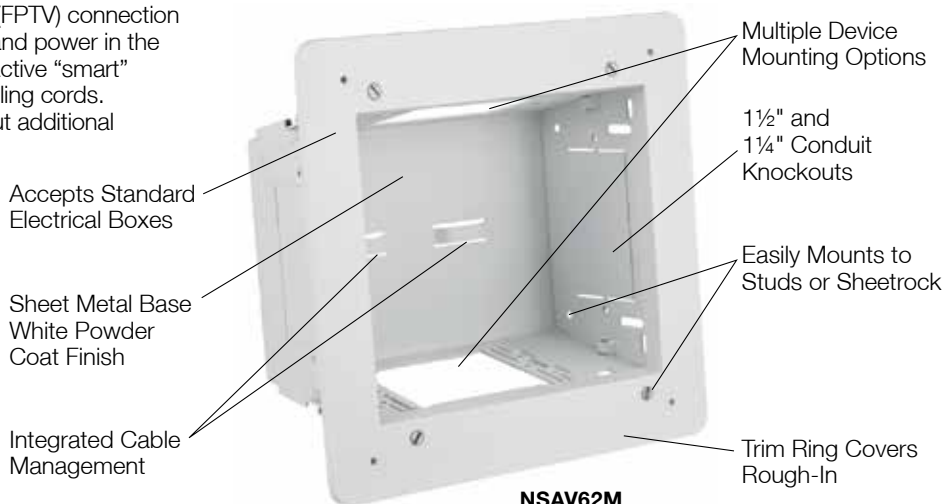

AV In-Wall Enclosure

Hubbell's netSELECT® Flat Panel Television (FPTV) connection enclosure delivers high-density connectivity and power in the wall. This allows flat panel displays and interactive "smart" boards to sit flush against walls with no dangling cords. It quickly installs to studs or sheetrock without additional components or hardware.

- Optional screw on cover reduces tampering
- cULus 1863 Listed

FPTV Connection Enclosure

Description	Color	Catalog Number
2-Gang In-Wall Enclosure	White	NSAV62M
Steel Cover for NSAV6 series	White	NSAV6C

Power Kits (For use with NSAV62M only)

Description	Color	Catalog Number
Standard Power Kit	White	NSOKPTR
Surge Protected Power Kit	Blue	NSOKPS

AV Connectors and Plates

Description	Color	Catalog Number
1-Gang Blank Plate	White	NP14W
1-Gang Decorator Plate	White	NP26W
1-Gang iSTATION Plate	White	IMF1W
1-Gang 4-Port Keystone Plate	White	NSP14W
1-Port HDMI Frame	White	NS801W
2-Port HDMI Frame	White	NS802W
HDMI Snap Fit	White	SFHC14W
F-Connector Snap Fit	White	NSF70W
USB A-to-B Snap Fit	White	SFUSBABW
Cat 6 Snap Fit Jack	White	NSJ6W

Note: See Network Wiring section for other connector options.