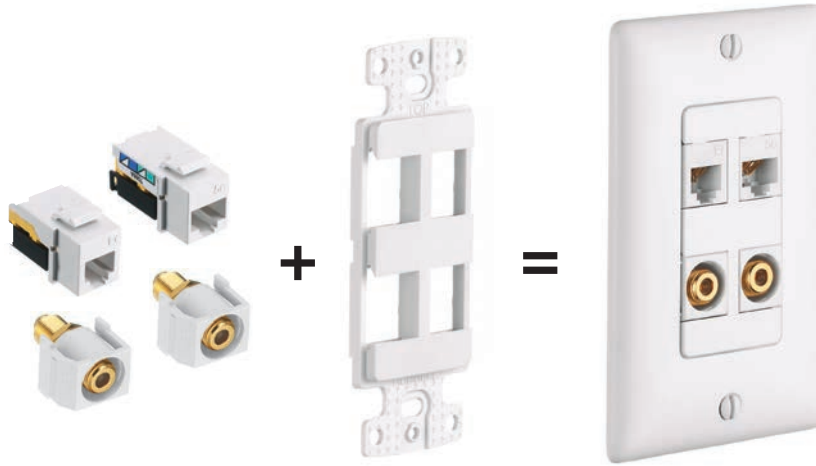

Customize the jack selections and look

Molded-In Voice/Low-Speed Data - Modular Snap Fit

Color	Category 6 Jack (single)	Category 6 Jack (25 pack)	Category 5e Jack (single)	Category 5e Jack (25 pack)	USOC Jack (single)
Black	NSJ6BK	NSJ6BK25	NSJ5EBK	NSJ5EBK25	NSJUBK
Blue	NSJ6B	NSJ6B25	NSJ5EB	NSJ5EB25	NSJUB
Gray	NSJ6GY	NSJ6GY25	NSJ5EGY	NSJ5EGY25	NSJUGY
Green	NSJ6GN	NSJ6GN25	NSJ5EGN	NSJ5EGN25	NSJUGN
Ivory	NSJ6I	NSJ6I25	NSJ5EI	NSJ5EI25	NSJUI
Light Almond	NSJ6LA	NSJ6LA25	NSJ5ELA	NSJ5ELA25	NSJULA
Orange	NSJ6OR	NSJ6OR25	NSJ5EOR	NSJ5EOR25	NSJUOR
Red	NSJ6R	NSJ6R25	NSJ5ER	NSJ5ER25	NSJUR
White	NSJ6W	NSJ6W25	NSJ5EW	NSJ5EW25	NSJUW
Yellow	NSJ6Y	NSJ6Y25	NSJ5EY	NSJ5EY25	NSJUY

Audio/Video Connectors - Standard Bulkhead

Color	Nickel F-Type Coupler Bulkhead, Female to Female	Gold F-Type Coupler Bulkhead, Female to Female	RCA Gold Pass Through, Female to Female, Red Interior	RCA Gold Pass Through, Female to Female, White Interior	RCA Gold Pass Through, Female to Female, Yellow Interior	RCA Gold Pass Through, Female to Female, Blue Interior	RCA Gold Pass Through, Female to Female, Green Interior
Black	NSF70BK	SFFGBK	SFRCRFFBK	SFRCWFFBK	SFRCYFFBK	SFRCBFFBK	SFRCGNFFBK
Gray	NSF70GY	SFFGGY	SFRCRFFGY	SFRCWFFGY	SFRCYFFGY	SFRCBFFGY	SFRCGNFFGY
Ivory	NSF70I	SFFGEI	SFRCRFFEI	SFRCWFFEI	SFRCYFFEI	SFRCBFFEI	SFRCGNFFEI
Light Almond	NSF70LA	SFFGLA	SFRCRFFLA	SFRCWFFLA	SFRCYFFLA	SFRCBFFLA	SFRCGNFFLA
White	NSF70W	SFFGW	SFRCRFFW	SFRCWFFW	SFRCYFFW	SFRCBFFW	SFRCGNFFW

Audio/Video Connectors - Recessed

Color	Gold F-Type Coupler Bulkhead, Female to Female	RCA Gold Pass Through, Female to Female, Red Interior	RCA Gold Pass Through, Female to Female, White Interior	RCA Gold Pass Through, Female to Female, Yellow Interior	RCA Gold Pass Through, Female to Female, Blue Interior	RCA Gold Pass Through, Female to Female, Green Interior	Blank Insert
Black	SFGRFBK	SFRCRRBK	SFRCWRBK	SFRCYRBK	SFRCBRBK	SFRCGNRBK	SFSBBK10*
Gray	SFGRFGY	SFRCRRGY	SFRCWRGY	SFRCYRGY	SFRCBRGY	SFRCGNRGY	SFSBGY10*
Ivory	SFGRFEI	SFRCRREI	SFRCWREI	SFRCYREI	SFRCBREI	SFRCGNREI	SFSBEI10*
Light Almond	SFGRFLA	SFRCRRLA	SFRCWRLA	SFRCYRLA	SFRCBRLA	SFRCGNRLA	SFSBLA10*
White	SFGRFW	SFRCRRW	SFRCWRW	SFRCYRW	SFRCBRW	SFRCGNRW	SFSBW10*

Note: *Sold in a package of 10. Order 1 to receive a bag of 10 blanks.