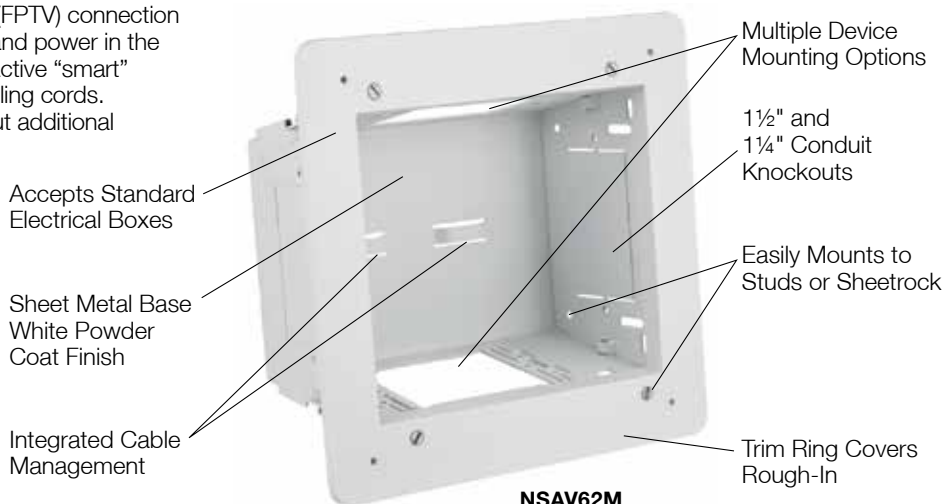

AV In-Wall Enclosure

Hubbell's netSELECT® Flat Panel Television (FPTV) connection enclosure delivers high-density connectivity and power in the wall. This allows flat panel displays and interactive "smart" boards to sit flush against walls with no dangling cords. It quickly installs to studs or sheetrock without additional components or hardware.

- Optional screw on cover reduces tampering
- cULus 1863 Listed

NSAV62M

FPTV Connection Enclosure

Description	Color	Catalog Number
2-Gang In-Wall Enclosure	White	NSAV62M
Steel Cover for NSAV6 series	White	NSAV6C

Power Kits (For use with NSAV62M only)

Description	Color	Catalog Number
Standard Power Kit	White	NSOKPTR
Surge Protected Power Kit	Blue	NSOKPS

AV Connectors and Plates

Description	Color	Catalog Number
1-Gang Blank Plate	White	NP14W
1-Gang Decorator Plate	White	NP26W
1-Gang iSTATION Plate	White	IMF1W
1-Gang 4-Port Keystone Plate	White	NSP14W
1-Port HDMI Frame	White	NS801W
2-Port HDMI Frame	White	NS802W
HDMI Snap Fit	White	SFHC14W
F-Connector Snap Fit	White	NSF70W
USB A-to-B Snap Fit	White	SFUSBABW
Cat 6 Snap Fit Jack	White	NSJ6W