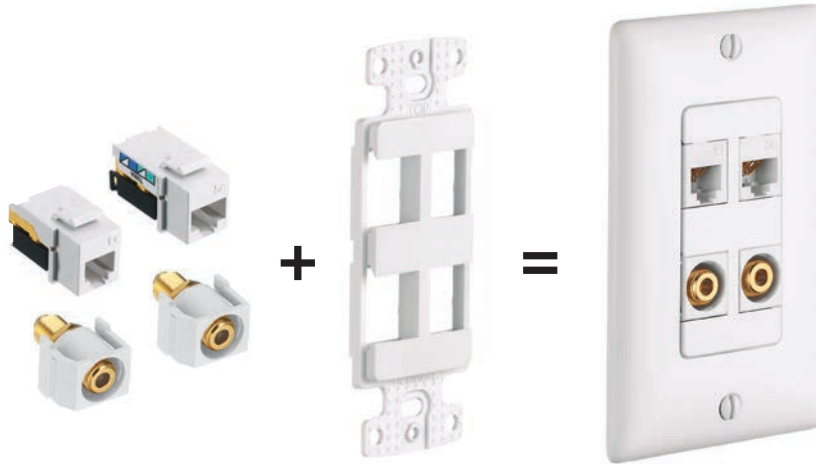

Customize the jack selections and look

Molded-In Voice/Low-Speed Data - Modular Snap Fit

Color	Category 6 Jack (single)	Category 6 Jack (25 pack)	Category 5e Jack (single)	Category 5e Jack (25 pack)	USOC Jack (single)
Black	NSJ6BK	NSJ6BK25	NSJ5EBK	NSJ5EBK25	NSJUBK
Blue	NSJ6B	NSJ6B25	NSJ5EB	NSJ5EB25	NSJUB
Gray	NSJ6GY	NSJ6GY25	NSJ5EGY	NSJ5EGY25	NSJUGY
Green	NSJ6GN	NSJ6GN25	NSJ5EGN	NSJ5EGN25	NSJUGN
Ivory	NSJ6I	NSJ6I25	NSJ5EI	NSJ5EI25	NSJUI
Light Almond	NSJ6LA	NSJ6LA25	NSJ5ELA	NSJ5ELA25	NSJULA
Orange	NSJ6OR	NSJ6OR25	NSJ5EOR	NSJ5EOR25	NSJUOR
Red	NSJ6R	NSJ6R25	NSJ5ER	NSJ5ER25	NSJUR
White	NSJ6W	NSJ6W25	NSJ5EW	NSJ5EW25	NSJUW
Yellow	NSJ6Y	NSJ6Y25	NSJ5EY	NSJ5EY25	NSJUY

Audio/Video Connectors - Standard Bulkhead

Color	Nickel F-Type Coupler Bulkhead, Female to Female	Gold F-Type Coupler Bulkhead, Female to Female	RCA Gold Pass Through, Female to Female, Red Interior	RCA Gold Pass Through, Female to Female, White Interior	RCA Gold Pass Through, Female to Female, Yellow Interior	RCA Gold Pass Through, Female to Female, Blue Interior	RCA Gold Pass Through, Female to Female, Green Interior
Black	NSF70BK	SFFGBK	SFRCRFFBK	SFRCWFFBK	SFRCYFFBK	SFRCBFFBK	SFRCGNFFBK
Gray	NSF70GY	SFFGGY	SFRCRFFGY	SFRCWFFGY	SFRCYFFGY	SFRCBFFGY	SFRCGNFFGY
Ivory	NSF70I	SFFGEI	SFRCRFFEI	SFRCWFFEI	SFRCYFFEI	SFRCBFFEI	SFRCGNFFEI
Light Almond	NSF70LA	SFFGLA	SFRCRFFLA	SFRCWFFLA	SFRCYFFLA	SFRCBFFLA	SFRCGNFFLA
White	NSF70W	SFFGW	SFRCRFFW	SFRCWFFW	SFRCYFFW	SFRCBFFW	SFRCGNFFW

Audio/Video Connectors - Recessed

Color	Gold F-Type Coupler Bulkhead, Female to Female	RCA Gold Pass Through, Female to Female, Red Interior	RCA Gold Pass Through, Female to Female, White Interior	RCA Gold Pass Through, Female to Female, Yellow Interior	RCA Gold Pass Through, Female to Female, Blue Interior	RCA Gold Pass Through, Female to Female, Green Interior	Blank Insert
Black	SFGRFBK	SFRCRRBK	SFRCWRBK	SFRCYRBK	SFRCBRBK	SFRCGNRBK	SFSBBK10*
Gray	SFGRFGY	SFRCRRGY	SFRCWRGY	SFRCYRGY	SFRCBRGY	SFRCGNRGY	SFSBGY10*
Ivory	SFGRFEI	SFRCRRREI	SFRCWREI	SFRCYREI	SFRCBREI	SFRCGNREI	SFSBEI10*
Light Almond	SFGRFLA	SFRCRRLA	SFRCWRLA	SFRCYRLA	SFRCBRLA	SFRCGNRLA	SFSBLA10*
White	SFGRFW	SFRCRRW	SFRCWRW	SFRCYRW	SFRCBRW	SFRCGNRW	SFSBW10*

Note: *Sold in a package of 10. Order 1 to receive a bag of 10 blanks.