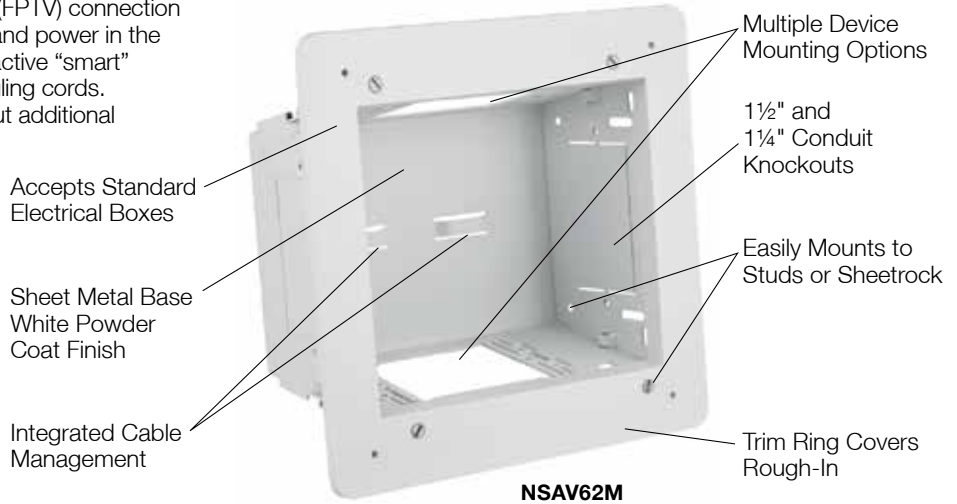

AV In-Wall Enclosure

Hubbell's netSELECT® Flat Panel Television (FPTV) connection enclosure delivers high-density connectivity and power in the wall. This allows flat panel displays and interactive "smart" boards to sit flush against walls with no dangling cords. It quickly installs to studs or sheetrock without additional components or hardware.

- Optional screw on cover reduces tampering
- cULus 1863 Listed

FPTV Connection Enclosure

Description	Color	Catalog Number
2-Gang In-Wall Enclosure	White	NSAV62M
Steel Cover for NSAV6 series	White	NSAV6C

Power Kits (For use with NSAV62M only)

Description	Color	Catalog Number
Standard Power Kit	White	NSOKPTR
Surge Protected Power Kit	Blue	NSOKPS

AV Connectors and Plates

Description	Color	Catalog Number
1-Gang Blank Plate	White	NP14W
1-Gang Decorator Plate	White	NP26W
1-Gang iSTATION Plate	White	IMF1W
1-Gang 4-Port Keystone Plate	White	NSP14W
1-Port HDMI Frame	White	NS801W
2-Port HDMI Frame	White	NS802W
HDMI Snap Fit	White	SFHC14W
F-Connector Snap Fit	White	NSF70W
USB A-to-B Snap Fit	White	SFUSBABW
Cat 6 Snap Fit Jack	White	NSJ6W

Note: See Network Wiring section for other connector options.