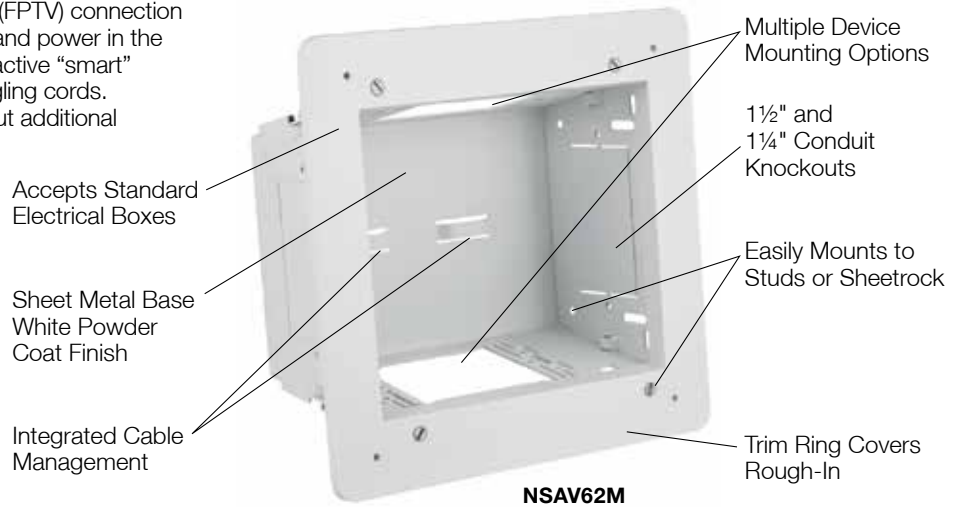

AV In-Wall Enclosure

Hubbell's netSELECT® Flat Panel Television (FPTV) connection enclosure delivers high-density connectivity and power in the wall. This allows flat panel displays and interactive "smart" boards to sit flush against walls with no dangling cords. It quickly installs to studs or sheetrock without additional components or hardware.

- Optional screw on cover reduces tampering
- cULus 1863 Listed

FPTV Connection Enclosure

Description	Color	Catalog Number
2-Gang In-Wall Enclosure	White	NSAV62M
Steel Cover for NSAV6 series	White	NSAV6C

Power Kits (For use with NSAV62M only)

Description	Color	Catalog Number
Standard Power Kit	White	NSOKPTR
Surge Protected Power Kit	Blue	NSOKPS

AV Connectors and Plates

Description	Color	Catalog Number
1-Gang Blank Plate	White	NP14W
1-Gang Decorator Plate	White	NP26W
1-Gang iSTATION Plate	White	IMF1W
1-Gang 4-Port Keystone Plate	White	NSP14W
1-Port HDMI Frame	White	NS801W
2-Port HDMI Frame	White	NS802W
HDMI Snap Fit	White	SFHC14W
F-Connector Snap Fit	White	NSF70W
USB A-to-B Snap Fit	White	SFUSBABW
Cat 6 Snap Fit Jack	White	NSJ6W

Note: See Network Wiring section for other connector options.