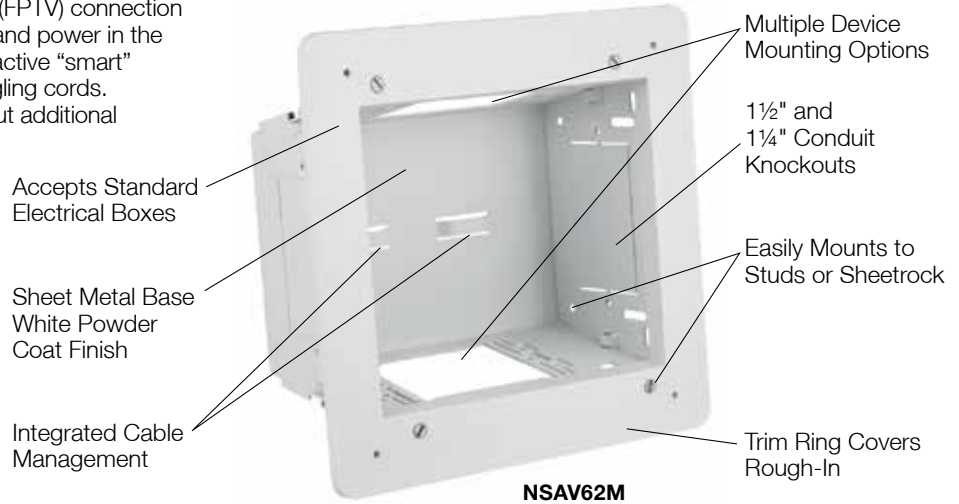

AV In-Wall Enclosure

Hubbell's netSELECT® Flat Panel Television (FPTV) connection enclosure delivers high-density connectivity and power in the wall. This allows flat panel displays and interactive "smart" boards to sit flush against walls with no dangling cords. It quickly installs to studs or sheetrock without additional components or hardware.

- Optional screw on cover reduces tampering
- cULus 1863 Listed

FPTV Connection Enclosure

Description	Color	Catalog Number
2-Gang In-Wall Enclosure	White	NSAV62M
Steel Cover for NSAV6 series	White	NSAV6C

Power Kits (For use with NSAV62M only)

Description	Color	Catalog Number
Standard Power Kit	White	NSOKPTR
Surge Protected Power Kit	Blue	NSOKPS

AV Connectors and Plates

Description	Color	Catalog Number
1-Gang Blank Plate	White	NP14W
1-Gang Decorator Plate	White	NP26W
1-Gang iSTATION Plate	White	IMF1W
1-Gang 4-Port Keystone Plate	White	NSP14W
1-Port HDMI Frame	White	NS801W
2-Port HDMI Frame	White	NS802W
HDMI Snap Fit	White	SFHC14W
F-Connector Snap Fit	White	NSF70W
USB A-to-B Snap Fit	White	SFUSBABW
Cat 6 Snap Fit Jack	White	NSJ6W

Note: See Network Wiring section for other connector options.