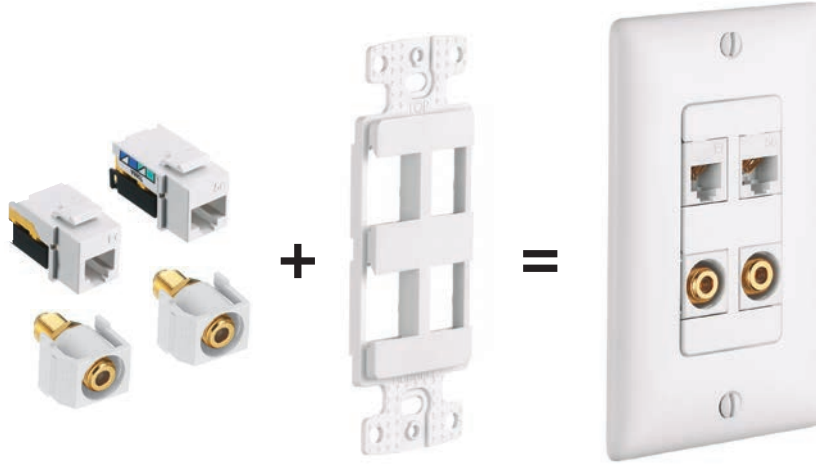

Customize the jack selections and look

Molded-In Voice/Low-Speed Data - Modular Snap Fit

Color	Category 6 Jack (single)	Category 6 Jack (25 pack)	Category 5e Jack (single)	Category 5e Jack (25 pack)	USOC Jack (single)
Black	NSJ6BK	NSJ6BK25	NSJ5EBK	NSJ5EBK25	NSJUBK
Blue	NSJ6B	NSJ6B25	NSJ5EB	NSJ5EB25	NSJUB
Gray	NSJ6GY	NSJ6GY25	NSJ5EGY	NSJ5EGY25	NSJUGY
Green	NSJ6GN	NSJ6GN25	NSJ5EGN	NSJ5EGN25	NSJUGN
Ivory	NSJ6I	NSJ6I25	NSJ5EI	NSJ5EI25	NSJUI
Light Almond	NSJ6LA	NSJ6LA25	NSJ5ELA	NSJ5ELA25	NSJULA
Orange	NSJ6OR	NSJ6OR25	NSJ5EOR	NSJ5EOR25	NSJUOR
Red	NSJ6R	NSJ6R25	NSJ5ER	NSJ5ER25	NSJUR
White	NSJ6W	NSJ6W25	NSJ5EW	NSJ5EW25	NSJUW
Yellow	NSJ6Y	NSJ6Y25	NSJ5EY	NSJ5EY25	NSJUY

Audio/Video Connectors - Standard Bulkhead

Color	Nickel F-Type Coupler Bulkhead, Female to Female	Gold F-Type Coupler Bulkhead, Female to Female	RCA Gold Pass Through, Female to Female, Red Interior	RCA Gold Pass Through, Female to Female, White Interior	RCA Gold Pass Through, Female to Female, Yellow Interior	RCA Gold Pass Through, Female to Female, Blue Interior	RCA Gold Pass Through, Female to Female, Green Interior
Black	NSF70BK	SFFGBK	SFRCRFFBK	SFRCWFFBK	SFRCYFFBK	SFRCBFFBK	SFRCGNFFBK
Gray	NSF70GY	SFFGGY	SFRCRFFGY	SFRCWFFGY	SFRCYFFGY	SFRCBFFGY	SFRCGNFFGY
Ivory	NSF70I	SFFGEI	SFRCRFFEI	SFRCWFFEI	SFRCYFFEI	SFRCBFFEI	SFRCGNFFEI
Light Almond	NSF70LA	SFFGLA	SFRCRFFLA	SFRCWFFLA	SFRCYFFLA	SFRCBFFLA	SFRCGNFFLA
White	NSF70W	SFFGW	SFRCRFFW	SFRCWFFW	SFRCYFFW	SFRCBFFW	SFRCGNFFW

Audio/Video Connectors - Recessed

Color	Gold F-Type Coupler Bulkhead, Female to Female	RCA Gold Pass Through, Female to Female, Red Interior	RCA Gold Pass Through, Female to Female, White Interior	RCA Gold Pass Through, Female to Female, Yellow Interior	RCA Gold Pass Through, Female to Female, Blue Interior	RCA Gold Pass Through, Female to Female, Green Interior	Blank Insert
Black	SFGRFBK	SFRCRRBK	SFRCWRBK	SFRCYRBK	SFRCBRBK	SFRCGNRBK	SFSBBK10*
Gray	SFGRFGY	SFRCRRGY	SFRCWRGY	SFRCYRGY	SFRCBRGY	SFRCGNRGY	SFSBGY10*
Ivory	SFGRFEI	SFRCRREI	SFRCWREI	SFRCYREI	SFRCBREI	SFRCGNREI	SFSBEI10*
Light Almond	SFGRFLA	SFRCRRLA	SFRCWRLA	SFRCYRLA	SFRCBRLA	SFRCGNRLA	SFSBLA10*
White	SFGRFW	SFRCRRW	SFRCWRW	SFRCYRW	SFRCBRW	SFRCGNRW	SFSBW10*

Note: *Sold in a package of 10. Order 1 to receive a bag of 10 blanks.