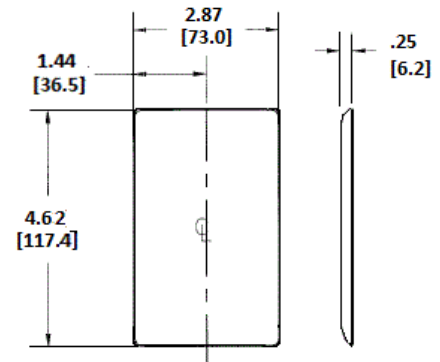

Listings

UL Listed
CSA Certified

Specifications

Material	Nylon
Plate Type	1-Gang
Plate Openings	Decorator
Mounting Screws	Steel painted, slotted head
Appearance	Smooth

Online Resources

Customer Use Drawing
eCatalog