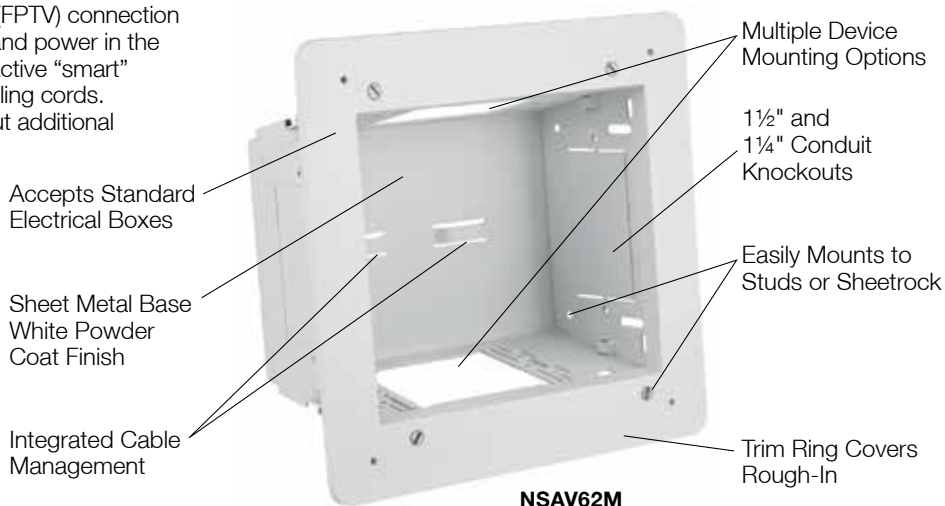

AV In-Wall Enclosure

Hubbell's netSELECT® Flat Panel Television (FPTV) connection enclosure delivers high-density connectivity and power in the wall. This allows flat panel displays and interactive "smart" boards to sit flush against walls with no dangling cords. It quickly installs to studs or sheetrock without additional components or hardware.

- Optional screw on cover reduces tampering
- cULus 1863 Listed

FPTV Connection Enclosure

Description	Color	Catalog Number
2-Gang In-Wall Enclosure	White	NSAV62M
Steel Cover for NSAV6 series	White	NSAV6C

Power Kits (For use with NSAV62M only)

Description	Color	Catalog Number
Standard Power Kit	White	NSOKPTR
Surge Protected Power Kit	Blue	NSOKPS

AV Connectors and Plates

Description	Color	Catalog Number
1-Gang Blank Plate	White	NP14W
1-Gang Decorator Plate	White	NP26W
1-Gang iSTATION Plate	White	IMF1W
1-Gang 4-Port Keystone Plate	White	NSP14W
1-Port HDMI Frame	White	NS801W
2-Port HDMI Frame	White	NS802W
HDMI Snap Fit	White	SFHC14W
F-Connector Snap Fit	White	NSF70W
USB A-to-B Snap Fit	White	SFUSBABW
Cat 6 Snap Fit Jack	White	NSJ6W

Note: See Network Wiring section for other connector options.