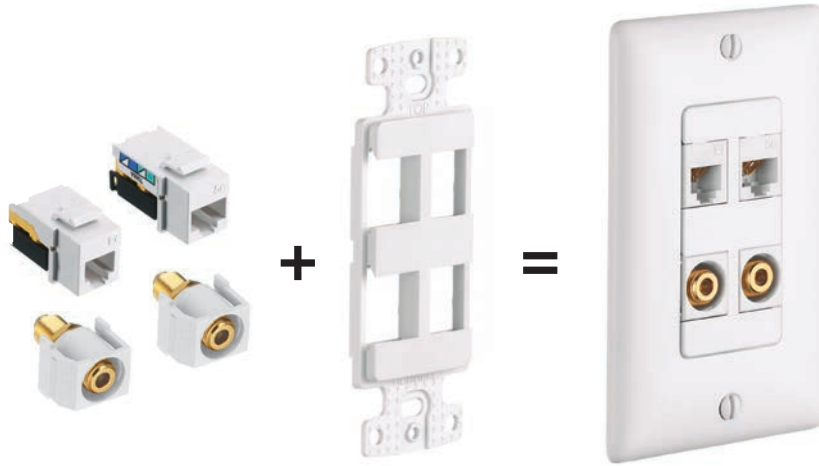

Customize the jack selections and look

Molded-In Voice/Low-Speed Data - Modular Snap Fit

Color	Category 6 Jack (single)	Category 6 Jack (25 pack)	Category 5e Jack (single)	Category 5e Jack (25 pack)	USOC Jack (single)
Black	NSJ6BK	NSJ6BK25	NSJ5EBK	NSJ5EBK25	NSJUBK
Blue	NSJ6B	NSJ6B25	NSJ5EB	NSJ5EB25	NSJUB
Gray	NSJ6GY	NSJ6GY25	NSJ5EGY	NSJ5EGY25	NSJUGY
Green	NSJ6GN	NSJ6GN25	NSJ5EGN	NSJ5EGN25	NSJUGN
Ivory	NSJ6I	NSJ6I25	NSJ5EI	NSJ5EI25	NSJUI
Light Almond	NSJ6LA	NSJ6LA25	NSJ5ELA	NSJ5ELA25	NSJULA
Orange	NSJ6OR	NSJ6OR25	NSJ5EOR	NSJ5EOR25	NSJUOR
Red	NSJ6R	NSJ6R25	NSJ5ER	NSJ5ER25	NSJUR
White	NSJ6W	NSJ6W25	NSJ5EW	NSJ5EW25	NSJUW
Yellow	NSJ6Y	NSJ6Y25	NSJ5EY	NSJ5EY25	NSJUY

Audio/Video Connectors - Standard Bulkhead

Color	Nickel F-Type Coupler Bulkhead, Female to Female	Gold F-Type Coupler Bulkhead, Female to Female	RCA Gold Pass Through, Female to Female, Red Interior	RCA Gold Pass Through, Female to Female, White Interior	RCA Gold Pass Through, Female to Female, Yellow Interior	RCA Gold Pass Through, Female to Female, Blue Interior	RCA Gold Pass Through, Female to Female, Green Interior
Black	NSF70BK	SFFGBK	SFRCRFBK	SFRCWFBK	SFRCYFBK	SFRCBFBK	SFRCGNFBK
Gray	NSF70GY	SFFGGY	SFRCRFGY	SFRCWFGY	SFRCYFGY	SFRCBFGY	SFRCGNFGY
Ivory	NSF70I	SFFGEI	SFRCRFEI	SFRCWFEI	SFRCYFEI	SFRCBFEI	SFRCGNFEI
Light Almond	NSF70LA	SFFGLA	SFRCRFLA	SFRCWFLA	SFRCYFLA	SFRCBFLA	SFRCGNFLA
White	NSF70W	SFFGW	SFRCRFFW	SFRCWFFW	SFRCYFFW	SFRCBFFW	SFRCGNFFW

Audio/Video Connectors - Recessed

Color	Gold F-Type Coupler Bulkhead, Female to Female	RCA Gold Pass Through, Female to Female, Red Interior	RCA Gold Pass Through, Female to Female, White Interior	RCA Gold Pass Through, Female to Female, Yellow Interior	RCA Gold Pass Through, Female to Female, Blue Interior	RCA Gold Pass Through, Female to Female, Green Interior	Blank Insert
Black	SFGRFBK	SFRCRRBK	SFRCWRBK	SFRCYRBK	SFRCBRBK	SFRCGNRBK	SFSBBK10*
Gray	SFGRFGY	SFRCRRGY	SFRCWRGY	SFRCYRGY	SFRCBRGY	SFRCGNRGY	SFSBGY10*
Ivory	SFGRFEI	SFRCRREI	SFRCWREI	SFRCYREI	SFRCBREI	SFRCGNREI	SFSBEI10*
Light Almond	SFGRFLA	SFRCRRLA	SFRCWRLA	SFRCYRLA	SFRCBRLA	SFRCGNRLA	SFSBLA10*
White	SFGRFW	SFRCRRW	SFRCWRW	SFRCYRW	SFRCBRW	SFRCGNRW	SFSBW10*

Note: *Sold in a package of 10. Order 1 to receive a bag of 10 blanks.