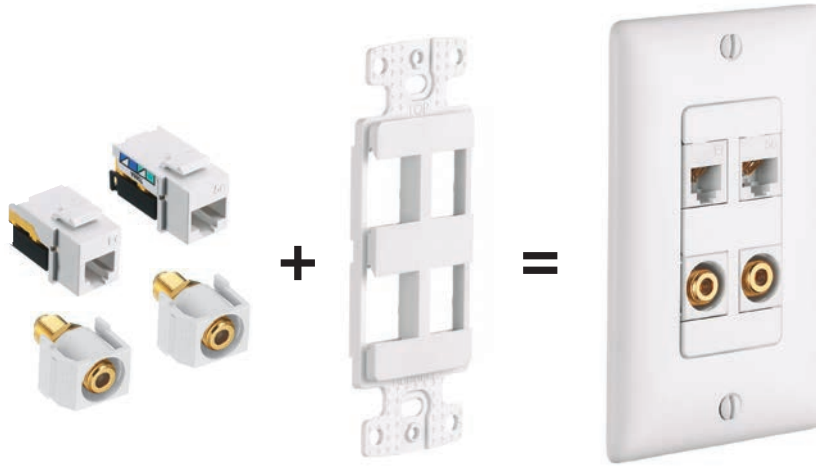

Customize the jack selections and look

Molded-In Voice/Low-Speed Data - Modular Snap Fit

Color	Category 6 Jack (single)	Category 6 Jack (25 pack)	Category 5e Jack (single)	Category 5e Jack (25 pack)	USOC Jack (single)
Black	NSJ6BK	NSJ6BK25	NSJ5EBK	NSJ5EBK25	NSJUBK
Blue	NSJ6B	NSJ6B25	NSJ5EB	NSJ5EB25	NSJUB
Gray	NSJ6GY	NSJ6GY25	NSJ5EGY	NSJ5EGY25	NSJUGY
Green	NSJ6GN	NSJ6GN25	NSJ5EGN	NSJ5EGN25	NSJUGN
Ivory	NSJ6I	NSJ6I25	NSJ5EI	NSJ5EI25	NSJUI
Light Almond	NSJ6LA	NSJ6LA25	NSJ5ELA	NSJ5ELA25	NSJULA
Orange	NSJ6OR	NSJ6OR25	NSJ5EOR	NSJ5EOR25	NSJUOR
Red	NSJ6R	NSJ6R25	NSJ5ER	NSJ5ER25	NSJUR
White	NSJ6W	NSJ6W25	NSJ5EW	NSJ5EW25	NSJUW
Yellow	NSJ6Y	NSJ6Y25	NSJ5EY	NSJ5EY25	NSJUY

Audio/Video Connectors - Standard Bulkhead

Color	Nickel F-Type Coupler Bulkhead, Female to Female	Gold F-Type Coupler Bulkhead, Female to Female	RCA Gold Pass Through, Female to Female, Red Interior	RCA Gold Pass Through, Female to Female, White Interior	RCA Gold Pass Through, Female to Female, Yellow Interior	RCA Gold Pass Through, Female to Female, Blue Interior	RCA Gold Pass Through, Female to Female, Green Interior
Black	NSF70BK	SFFGBK	SFRCRFFBK	SFRCWFFBK	SFRCYFFBK	SFRCBFFBK	SFRCGNFFBK
Gray	NSF70GY	SFFGGY	SFRCRFFGY	SFRCWFFGY	SFRCYFFGY	SFRCBFFGY	SFRCGNFFGY
Ivory	NSF70I	SFFGEI	SFRCRFFEI	SFRCWFFEI	SFRCYFFEI	SFRCBFFEI	SFRCGNFFEI
Light Almond	NSF70LA	SFFGLA	SFRCRFFLA	SFRCWFFLA	SFRCYFFLA	SFRCBFFLA	SFRCGNFFLA
White	NSF70W	SFFGW	SFRCRFFW	SFRCWFFW	SFRCYFFW	SFRCBFFW	SFRCGNFFW

Audio/Video Connectors - Recessed

Color	Gold F-Type Coupler Bulkhead, Female to Female	RCA Gold Pass Through, Female to Female, Red Interior	RCA Gold Pass Through, Female to Female, White Interior	RCA Gold Pass Through, Female to Female, Yellow Interior	RCA Gold Pass Through, Female to Female, Blue Interior	RCA Gold Pass Through, Female to Female, Green Interior	Blank Insert
Black	SFGRFBK	SFRCRRBK	SFRCWRBK	SFRCYRBK	SFRCBRBK	SFRCGNRBK	SFSBBK10*
Gray	SFGRFGY	SFRCRRGY	SFRCWRGY	SFRCYRGY	SFRCBRGY	SFRCGNRGY	SFSBGY10*
Ivory	SFGRFEI	SFRCRRREI	SFRCWRREI	SFRCYREI	SFRCBREI	SFRCGNREI	SFSBEI10*
Light Almond	SFGRFLA	SFRCRRLA	SFRCWRLA	SFRCYRLA	SFRCBRLA	SFRCGNRLA	SFSBLA10*
White	SFGRFW	SFRCRRW	SFRCWRW	SFRCYRW	SFRCBRW	SFRCGNRW	SFSBW10*

Note: *Sold in a package of 10. Order 1 to receive a bag of 10 blanks.