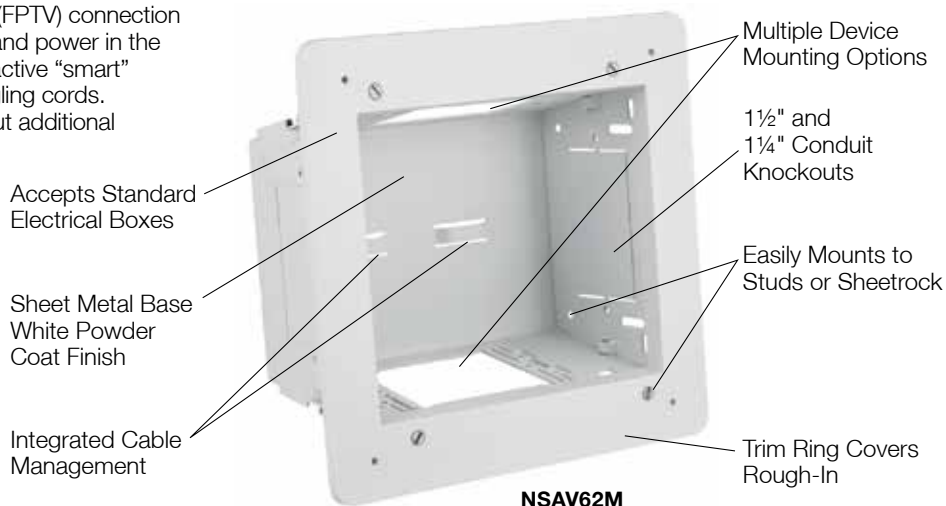

AV In-Wall Enclosure

Hubbell's netSELECT® Flat Panel Television (FPTV) connection enclosure delivers high-density connectivity and power in the wall. This allows flat panel displays and interactive "smart" boards to sit flush against walls with no dangling cords. It quickly installs to studs or sheetrock without additional components or hardware.

- Optional screw on cover reduces tampering
- cULus 1863 Listed

FPTV Connection Enclosure

Description	Color	Catalog Number
2-Gang In-Wall Enclosure	White	NSAV62M
Steel Cover for NSAV6 series	White	NSAV6C

Power Kits (For use with NSAV62M only)

Description	Color	Catalog Number
Standard Power Kit	White	NSOKPTR
Surge Protected Power Kit	Blue	NSOKPS

AV Connectors and Plates

Description	Color	Catalog Number
1-Gang Blank Plate	White	NP14W
1-Gang Decorator Plate	White	NP26W
1-Gang iSTATION Plate	White	IMF1W
1-Gang 4-Port Keystone Plate	White	NSP14W
1-Port HDMI Frame	White	NS801W
2-Port HDMI Frame	White	NS802W
HDMI Snap Fit	White	SFHC14W
F-Connector Snap Fit	White	NSF70W
USB A-to-B Snap Fit	White	SFUSBABW
Cat 6 Snap Fit Jack	White	NSJ6W

Note: See Network Wiring section for other connector options.