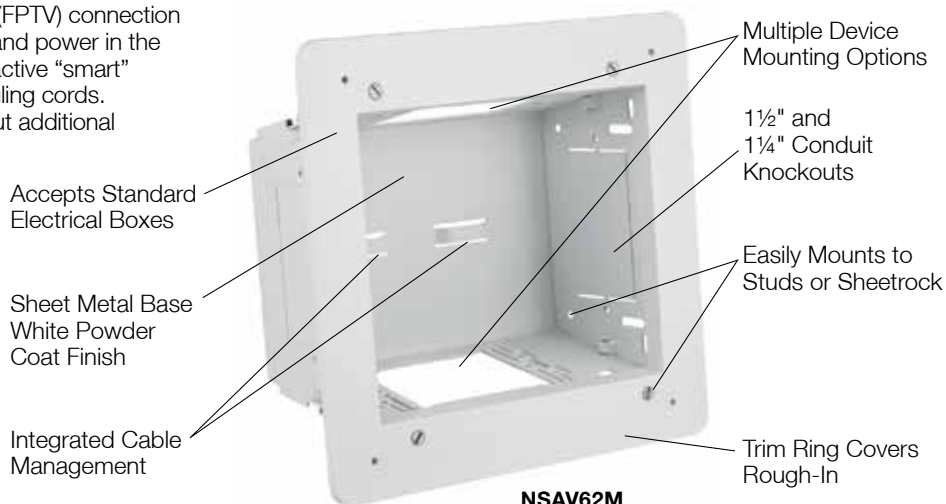

AV In-Wall Enclosure

Hubbell's netSELECT® Flat Panel Television (FPTV) connection enclosure delivers high-density connectivity and power in the wall. This allows flat panel displays and interactive "smart" boards to sit flush against walls with no dangling cords. It quickly installs to studs or sheetrock without additional components or hardware.

- Optional screw on cover reduces tampering
- cULus 1863 Listed

FPTV Connection Enclosure

Description	Color	Catalog Number
2-Gang In-Wall Enclosure	White	NSAV62M
Steel Cover for NSAV6 series	White	NSAV6C

Power Kits (For use with NSAV62M only)

Description	Color	Catalog Number
Standard Power Kit	White	NSOKPTR
Surge Protected Power Kit	Blue	NSOKPS

AV Connectors and Plates

Description	Color	Catalog Number
1-Gang Blank Plate	White	NP14W
1-Gang Decorator Plate	White	NP26W
1-Gang iSTATION Plate	White	IMF1W
1-Gang 4-Port Keystone Plate	White	NSP14W
1-Port HDMI Frame	White	NS801W
2-Port HDMI Frame	White	NS802W
HDMI Snap Fit	White	SFHC14W
F-Connector Snap Fit	White	NSF70W
USB A-to-B Snap Fit	White	SFUSBABW
Cat 6 Snap Fit Jack	White	NSJ6W

Note: See Network Wiring section for other connector options.