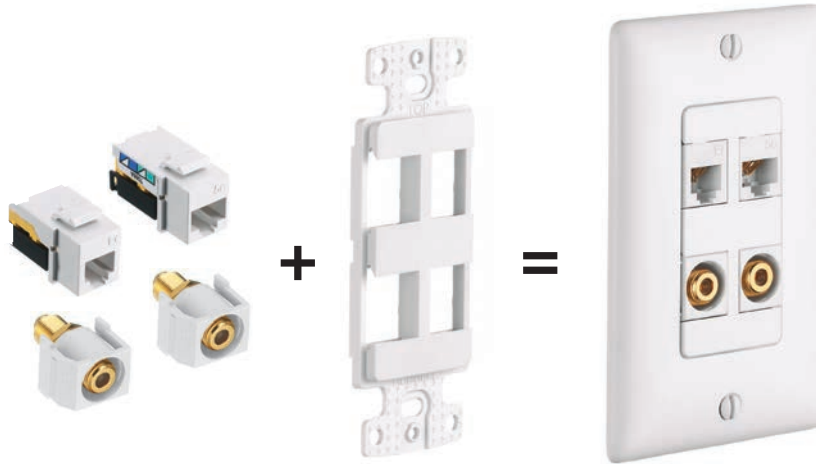

Customize the jack selections and look

Molded-In Voice/Low-Speed Data - Modular Snap Fit

Color	Category 6 Jack (single)	Category 6 Jack (25 pack)	Category 5e Jack (single)	Category 5e Jack (25 pack)	USOC Jack (single)
Black	NSJ6BK	NSJ6BK25	NSJ5EBK	NSJ5EBK25	NSJUBK
Blue	NSJ6B	NSJ6B25	NSJ5EB	NSJ5EB25	NSJUB
Gray	NSJ6GY	NSJ6GY25	NSJ5EGY	NSJ5EGY25	NSJUGY
Green	NSJ6GN	NSJ6GN25	NSJ5EGN	NSJ5EGN25	NSJUGN
Ivory	NSJ6I	NSJ6I25	NSJ5EI	NSJ5EI25	NSJUI
Light Almond	NSJ6LA	NSJ6LA25	NSJ5ELA	NSJ5ELA25	NSJULA
Orange	NSJ6OR	NSJ6OR25	NSJ5EOR	NSJ5EOR25	NSJUOR
Red	NSJ6R	NSJ6R25	NSJ5ER	NSJ5ER25	NSJUR
White	NSJ6W	NSJ6W25	NSJ5EW	NSJ5EW25	NSJUW
Yellow	NSJ6Y	NSJ6Y25	NSJ5EY	NSJ5EY25	NSJUY

Audio/Video Connectors - Standard Bulkhead

Color	Nickel F-Type Coupler Bulkhead, Female to Female	Gold F-Type Coupler Bulkhead, Female to Female	RCA Gold Pass Through, Female to Female, Red Interior	RCA Gold Pass Through, Female to Female, White Interior	RCA Gold Pass Through, Female to Female, Yellow Interior	RCA Gold Pass Through, Female to Female, Blue Interior	RCA Gold Pass Through, Female to Female, Green Interior
Black	NSF70BK	SFFGBK	SFRCRFFBK	SFRCWFFBK	SFRCYFFBK	SFRCBFFBK	SFRCGNFFBK
Gray	NSF70GY	SFFGGY	SFRCRFFGY	SFRCWFFGY	SFRCYFFGY	SFRCBFFGY	SFRCGNFFGY
Ivory	NSF70I	SFFGEI	SFRCRFFEI	SFRCWFFEI	SFRCYFFEI	SFRCBFFEI	SFRCGNFFEI
Light Almond	NSF70LA	SFFGLA	SFRCRFFLA	SFRCWFFLA	SFRCYFFLA	SFRCBFFLA	SFRCGNFFLA
White	NSF70W	SFFGW	SFRCRFFW	SFRCWFFW	SFRCYFFW	SFRCBFFW	SFRCGNFFW

Audio/Video Connectors - Recessed

Color	Gold F-Type Coupler Bulkhead, Female to Female	RCA Gold Pass Through, Female to Female, Red Interior	RCA Gold Pass Through, Female to Female, White Interior	RCA Gold Pass Through, Female to Female, Yellow Interior	RCA Gold Pass Through, Female to Female, Blue Interior	RCA Gold Pass Through, Female to Female, Green Interior	Blank Insert
Black	SFGRFBK	SFRCRRBK	SFRCWRBK	SFRCYRBK	SFRCBRBK	SFRCGNRBK	SFSBBK10*
Gray	SFGRFGY	SFRCRRGY	SFRCWRGY	SFRCYRGY	SFRCBRGY	SFRCGNRGY	SFSBGY10*
Ivory	SFGRFEI	SFRCRREI	SFRCWREI	SFRCYREI	SFRCBREI	SFRCGNREI	SFSBEI10*
Light Almond	SFGRFLA	SFRCRRLA	SFRCWRLA	SFRCYRLA	SFRCBRLA	SFRCGNRLA	SFSBLA10*
White	SFGRFW	SFRCRRW	SFRCWRW	SFRCYRW	SFRCBRW	SFRCGNRW	SFSBW10*

Note: *Sold in a package of 10. Order 1 to receive a bag of 10 blanks.