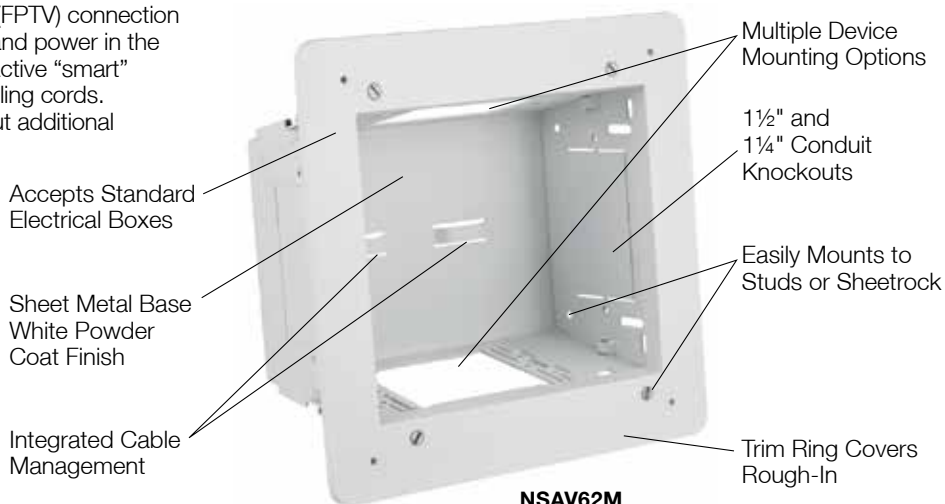

AV In-Wall Enclosure

Hubbell's netSELECT® Flat Panel Television (FPTV) connection enclosure delivers high-density connectivity and power in the wall. This allows flat panel displays and interactive "smart" boards to sit flush against walls with no dangling cords. It quickly installs to studs or sheetrock without additional components or hardware.

- Optional screw on cover reduces tampering
- cULus 1863 Listed

NSAV62M

FPTV Connection Enclosure

Description	Color	Catalog Number
2-Gang In-Wall Enclosure	White	NSAV62M
Steel Cover for NSAV6 series	White	NSAV6C

Power Kits (For use with NSAV62M only)

Description	Color	Catalog Number
Standard Power Kit	White	NSOKPTR
Surge Protected Power Kit	Blue	NSOKPS