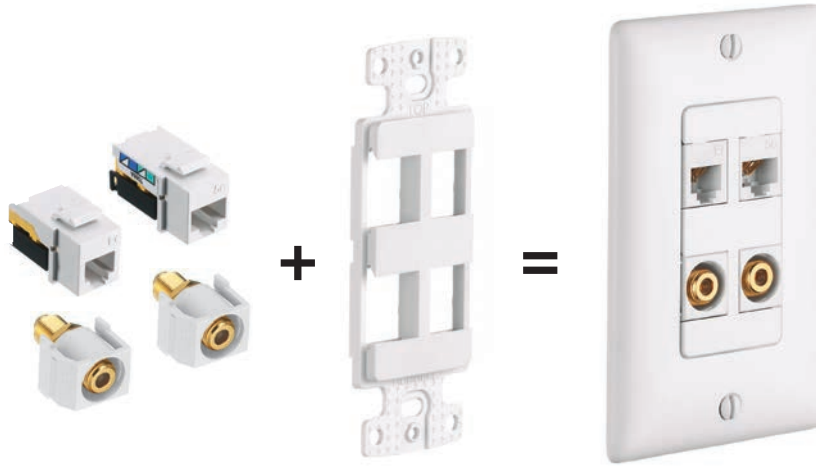

Customize the jack selections and look

Molded-In Voice/Low-Speed Data - Modular Snap Fit

Color	Category 6 Jack (single) (25 pack)		Category 5e Jack (single) (25 pack)		USOC Jack (single)
Black	NSJ6BK	NSJ6BK25	NSJ5EBK	NSJ5EBK25	NSJUBK
Blue	NSJ6B	NSJ6B25	NSJ5EB	NSJ5EB25	NSJUB
Gray	NSJ6GY	NSJ6GY25	NSJ5EGY	NSJ5EGY25	NSJUGY
Green	NSJ6GN	NSJ6GN25	NSJ5EGN	NSJ5EGN25	NSJUGN
Ivory	NSJ6I	NSJ6I25	NSJ5EI	NSJ5EI25	NSJUI
Light Almond	NSJ6LA	NSJ6LA25	NSJ5ELA	NSJ5ELA25	NSJULA
Orange	NSJ6OR	NSJ6OR25	NSJ5EOR	NSJ5EOR25	NSJUOR
Red	NSJ6R	NSJ6R25	NSJ5ER	NSJ5ER25	NSJUR
White	NSJ6W	NSJ6W25	NSJ5EW	NSJ5EW25	NSJUW
Yellow	NSJ6Y	NSJ6Y25	NSJ5EY	NSJ5EY25	NSJUY

Audio/Video Connectors - Standard Bulkhead

Color	Nickel F-Type Coupler Bulkhead, Female to Female	Gold F-Type Coupler Bulkhead, Female to Female	RCA Gold Pass Through, Female to Female, Red Interior	RCA Gold Pass Through, Female to Female, White Interior	RCA Gold Pass Through, Female to Female, Yellow Interior	RCA Gold Pass Through, Female to Female, Blue Interior	RCA Gold Pass Through, Female to Female, Green Interior
Black	NSF70BK	SFFGBK	SFRCRFFBK	SFRCWFFBK	SFRCYFFBK	SFRCBFFBK	SFRCGNFFBK
Gray	NSF70GY	SFFGGY	SFRCRFFGY	SFRCWFFGY	SFRCYFFGY	SFRCBFFGY	SFRCGNFFGY
Ivory	NSF70I	SFFGEI	SFRCRFFEI	SFRCWFFEI	SFRCYFFEI	SFRCBFFEI	SFRCGNFFEI
Light Almond	NSF70LA	SFFGLA	SFRCRFFLA	SFRCWFFLA	SFRCYFFLA	SFRCBFFLA	SFRCGNFFLA
White	NSF70W	SFFGW	SFRCRFFW	SFRCWFFW	SFRCYFFW	SFRCBFFW	SFRCGNFFW

Audio/Video Connectors - Recessed

Color	Gold F-Type Coupler Bulkhead, Female to Female	RCA Gold Pass Through, Female to Female, Red Interior	RCA Gold Pass Through, Female to Female, White Interior	RCA Gold Pass Through, Female to Female, Yellow Interior	RCA Gold Pass Through, Female to Female, Blue Interior	RCA Gold Pass Through, Female to Female, Green Interior	Blank Insert
Black	SFGRFBK	SFRCRRBK	SFRCWRBK	SFRCYRBK	SFRCBRBK	SFRCGNRBK	SFSBBK10*
Gray	SFGRFGY	SFRCRRGY	SFRCWRGY	SFRCYRGY	SFRCBRGY	SFRCGNRGY	SFSBGY10*
Ivory	SFGRFEI	SFRCRREI	SFRCWREI	SFRCYREI	SFRCBREI	SFRCGNREI	SFSBEI10*
Light Almond	SFGRFLA	SFRCRRLA	SFRCWRLA	SFRCYRLA	SFRCBRLA	SFRCGNRLA	SFSBLA10*
White	SFGRFW	SFRCRRW	SFRCWRW	SFRCYRW	SFRCBRW	SFRCGNRW	SFSBW10*

Note: *Sold in a package of 10. Order 1 to receive a bag of 10 blanks.