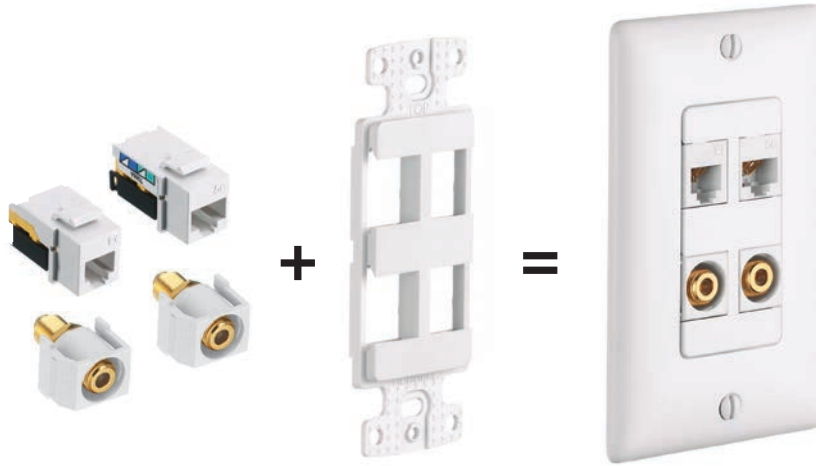

Customize the jack selections and look

Molded-In Voice/Low-Speed Data - Modular Snap Fit

Color	Category 6 Jack (single)	Category 6 Jack (25 pack)	Category 5e Jack (single)	Category 5e Jack (25 pack)	USOC Jack (single)
Black	NSJ6BK	NSJ6BK25	NSJ5EBK	NSJ5EBK25	NSJUBK
Blue	NSJ6B	NSJ6B25	NSJ5EB	NSJ5EB25	NSJUB
Gray	NSJ6GY	NSJ6GY25	NSJ5EGY	NSJ5EGY25	NSJUGY
Green	NSJ6GN	NSJ6GN25	NSJ5EGN	NSJ5EGN25	NSJUGN
Ivory	NSJ6I	NSJ6I25	NSJ5EI	NSJ5EI25	NSJUI
Light Almond	NSJ6LA	NSJ6LA25	NSJ5ELA	NSJ5ELA25	NSJULA
Orange	NSJ6OR	NSJ6OR25	NSJ5EOR	NSJ5EOR25	NSJUOR
Red	NSJ6R	NSJ6R25	NSJ5ER	NSJ5ER25	NSJUR
White	NSJ6W	NSJ6W25	NSJ5EW	NSJ5EW25	NSJUW
Yellow	NSJ6Y	NSJ6Y25	NSJ5EY	NSJ5EY25	NSJUY

Audio/Video Connectors - Standard Bulkhead

Color	Nickel F-Type Coupler Bulkhead, Female to Female	Gold F-Type Coupler Bulkhead, Female to Female	RCA Gold Pass Through, Female to Female, Red Interior	RCA Gold Pass Through, Female to Female, White Interior	RCA Gold Pass Through, Female to Female, Yellow Interior	RCA Gold Pass Through, Female to Female, Blue Interior	RCA Gold Pass Through, Female to Female, Green Interior
Black	NSF70BK	SFFGBK	SFRCRFBK	SFRCWFBK	SFRCYFBK	SFRCBFBK	SFRCGNFBK
Gray	NSF70GY	SFFGGY	SFRCRFGY	SFRCWFGY	SFRCYFGY	SFRCBFGY	SFRCGNFGY
Ivory	NSF70I	SFFGEI	SFRCRFEI	SFRCWFEI	SFRCYFEI	SFRCBFEI	SFRCGNFEI
Light Almond	NSF70LA	SFFGLA	SFRCRFLA	SFRCWFLA	SFRCYFLA	SFRCBFLA	SFRCGNFLA
White	NSF70W	SFFGW	SFRCRFFW	SFRCWFFW	SFRCYFFW	SFRCBFFW	SFRCGNFFW

Audio/Video Connectors - Recessed

Color	Gold F-Type Coupler Bulkhead, Female to Female	RCA Gold Pass Through, Female to Female, Red Interior	RCA Gold Pass Through, Female to Female, White Interior	RCA Gold Pass Through, Female to Female, Yellow Interior	RCA Gold Pass Through, Female to Female, Blue Interior	RCA Gold Pass Through, Female to Female, Green Interior	Blank Insert
Black	SFGRFBK	SFRCRRBK	SFRCWRBK	SFRCYRBK	SFRCBRBK	SFRCGNRBK	SFSBBK10*
Gray	SFGRFGY	SFRCRRGY	SFRCWRGY	SFRCYRGY	SFRCBRGY	SFRCGNRGY	SFSBGY10*
Ivory	SFGRFEI	SFRCRREI	SFRCWREI	SFRCYREI	SFRCBREI	SFRCGNREI	SFSBEI10*
Light Almond	SFGRFLA	SFRCRRLA	SFRCWRLA	SFRCYRLA	SFRCBRLA	SFRCGNRLA	SFSBLA10*
White	SFGRFW	SFRCRRW	SFRCWRW	SFRCYRW	SFRCBRW	SFRCGNRW	SFSBW10*

Note: *Sold in a package of 10. Order 1 to receive a bag of 10 blanks.