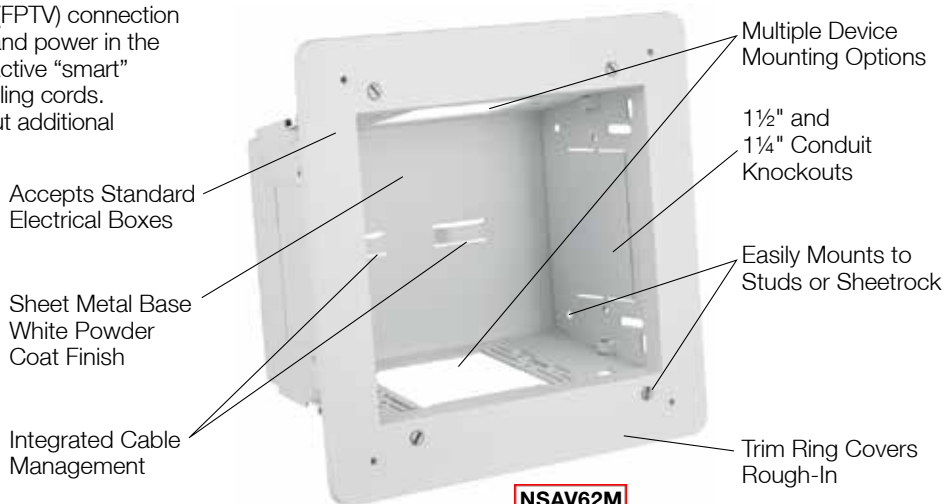

AV In-Wall Enclosure

Hubbell's netSELECT® Flat Panel Television (FPTV) connection enclosure delivers high-density connectivity and power in the wall. This allows flat panel displays and interactive "smart" boards to sit flush against walls with no dangling cords. It quickly installs to studs or sheetrock without additional components or hardware.

- Optional screw on cover reduces tampering
- cULus 1863 Listed

NSAV62M

FPTV Connection Enclosure

Description	Color	Catalog Number
2-Gang In-Wall Enclosure	White	NSAV62M
Steel Cover for NSAV6 series	White	NSAV6C

Power Kits (For use with NSAV62M only)

Description	Color	Catalog Number
Standard Power Kit	White	NSOKPTR
Surge Protected Power Kit	Blue	NSOKPS

AV Connectors and Plates

Description	Color	Catalog Number
1-Gang Blank Plate	White	NP14W
1-Gang Decorator Plate	White	NP26W
1-Gang iSTATION Plate	White	IMF1W
1-Gang 4-Port Keystone Plate	White	NSP14W
1-Port HDMI Frame	White	NS801W
2-Port HDMI Frame	White	NS802W
HDMI Snap Fit	White	SFHC14W
F-Connector Snap Fit	White	NSF70W
USB A-to-B Snap Fit	White	SFUSBABW
Cat 6 Snap Fit Jack	White	NSJ6W

Note: See Network Wiring section for other connector options.