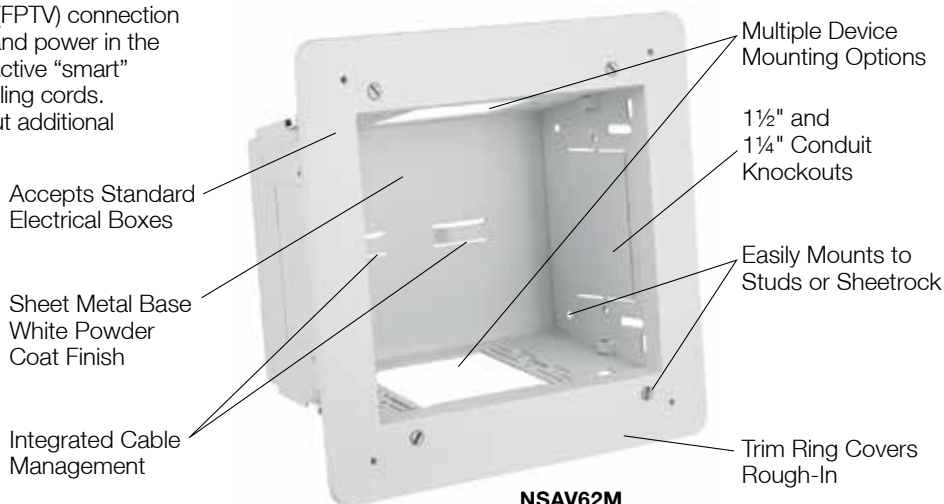

AV In-Wall Enclosure

Hubbell's netSELECT® Flat Panel Television (FPTV) connection enclosure delivers high-density connectivity and power in the wall. This allows flat panel displays and interactive "smart" boards to sit flush against walls with no dangling cords. It quickly installs to studs or sheetrock without additional components or hardware.

- Optional screw on cover reduces tampering
- cULus 1863 Listed

NSAV62M

FPTV Connection Enclosure

Description	Color	Catalog Number
2-Gang In-Wall Enclosure	White	NSAV62M
Steel Cover for NSAV6 series	White	NSAV6C

Power Kits (For use with NSAV62M only)

Description	Color	Catalog Number
Standard Power Kit	White	NSOKPTR
Surge Protected Power Kit	Blue	NSOKPS

AV Connectors and Plates

Description	Color	Catalog Number
1-Gang Blank Plate	White	NP14W
1-Gang Decorator Plate	White	NP26W
1-Gang iSTATION Plate	White	IMF1W
1-Gang 4-Port Keystone Plate	White	NSP14W
1-Port HDMI Frame	White	NS801W
2-Port HDMI Frame	White	NS802W
HDMI Snap Fit	White	SFHC14W
F-Connector Snap Fit	White	NSF70W
USB A-to-B Snap Fit	White	SFUSBABW
Cat 6 Snap Fit Jack	White	NSJ6W