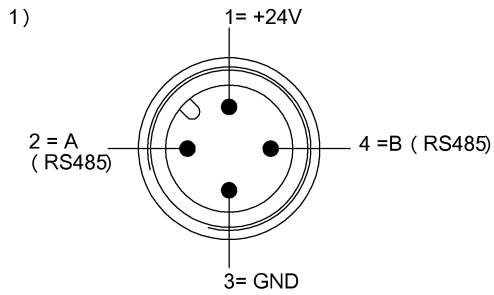

BIS VM-300-001-S4
BIS00RF

Remarks

For basic equipment: Accessories see www.balluff.com
Use included nuts for installation.
Values are under rated conditions unless otherwise specified.
For installation in metal: Observe clear zone.
Only together with BIS V-61xx

Connector view

1) View towards connector

Additional View

BIS VM-300-001-S4
BIS00RF

BIS VM-300-__

	BIS M-101-01/L	BIS M-102-01/I	BIS M-105-01/A	BIS M-105-02/A	BIS M-108-02/L
passende Datenträger Appropriate data carriers					
Abstand Datenträger zu Metall in mm (a) Data carrier distance to metal in mm	>25 >10 >5	>50 >15 >10	>20 >5	>20 >5	>25 >0
Freizone Datenträger in mm (b) Data carrier clear zone in mm	>100 >60 >50	>150 >90 >70	>100 >100	>100 >100	>100 >0
Schreibabstand in mm Write distance in mm	0-22 0-20 0-15	0-32 0-22 0-12	0-9 0-9	0-11 0-11	0-30 0-16
Leseabstand in mm Read distance in mm	0-22 0-20 0-15	0-32 0-22 0-12	0-9 0-9	0-11 0-11	0-30 0-16
Versatz in mm bei Abstand von	0 ±15 ±12 ±8 5 ±15 ±12 ±8 9 ±15 ±10 ±6 12 ±15 ±8 ±4 15 ±15 ±8 ±4 16 ±12 ±6	±20 ±15 ±6 ±20 ±15 ±6 ±20 ±15 ±5 ±20 ±15 ±4 ±20 ±12 ±20 ±10	±7 ±6 ±7 ±6 ±2 ±1	±10 ±7 ±8 ±7 ±5 ±3	±18 ±10 ±18 ±10 ±18 ±8 ±16 ±6 ±16 ±6 ±16 ±4
Offset in mm at distance	18 ±12 ±6 20 ±12 ±4 22 ±4 25 30 32 35 40 43 45 50 52 60 65 70	±20 ±6 ±20 ±6 ±18 ±4 ±14 ±10 ±4			±16 ±16 ±14 ±14 ±10