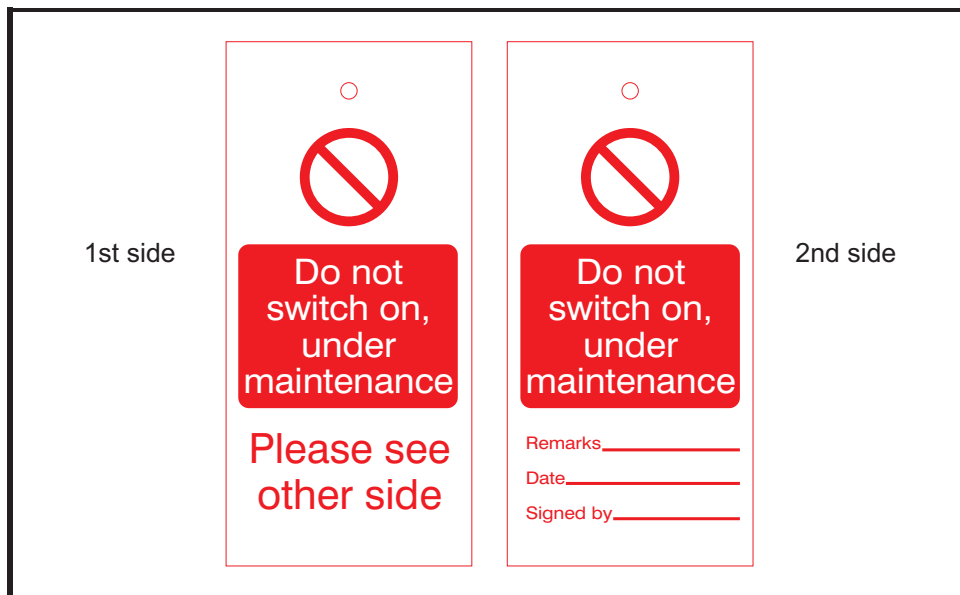

<b>RS Article Number</b>	<b>: 7924502</b>
<b>Description</b>	<b>: Label with Tie “ DO NOT SWITCH ON ”</b>

<b>Standards Met</b>	<b>: None</b>
<b>Color</b>	<b>: White Background with Red Print</b>
<b>Material</b>	<b>: Hard PVC with Nylon Tie</b>
<b>Size</b>	<b>: 160mm x 75mm</b>
<b>Mounting Type</b>	<b>: Nylon Tie Supplied Along</b>
<b>Text Language</b>	<b>: English</b>
<b>Sign Description</b>	<b>: DO NOT SWITCH ON UNDER MAINTENANCE</b>
<b>Category</b>	<b>: Pre - Printed Labels with Tie</b>

**Note : Image above is not to the scale.**