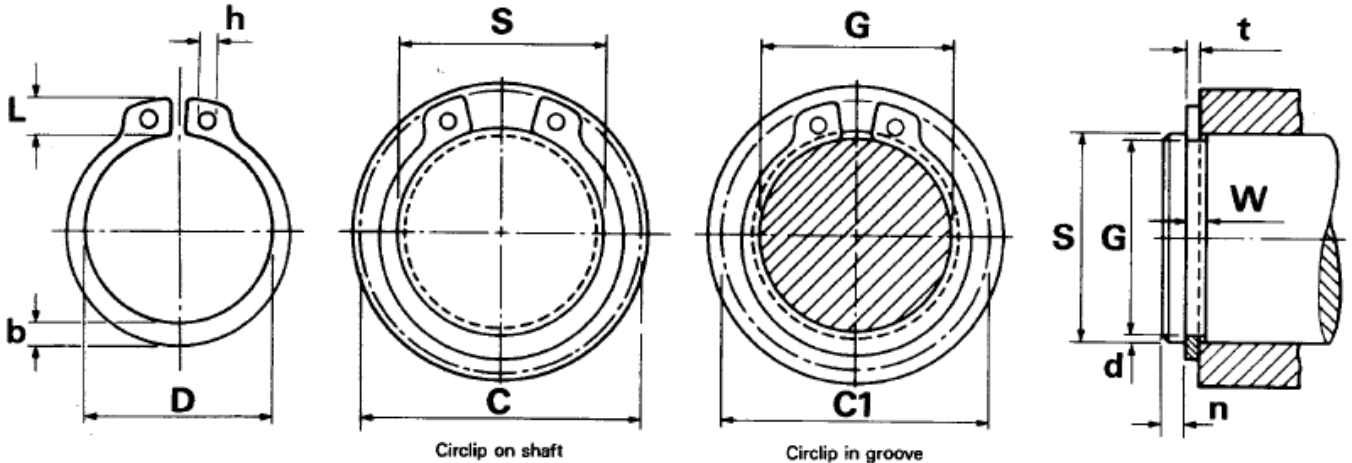

Professionally approved products.

Datasheet

Steel External Circlip, 12mm Shaft Diameter, 11.5mm Groove Diameter

STANDARD EXTERNAL CIRCLIPS EUROPEAN SPECIFICATIONS

D1400 INCORPORATING DIN 471 & BS3673 Pt.4

All dimensions in mm

Circlip on shaft

Circlip in groove

Lug for sizes
3 to 9 mm

Alternative lug
for sizes 4-8 mm

Most sizes over
185 mm are without lugs

Beam configuration
on some larger sizes

Sizes printed
in blue are
preferred sizes