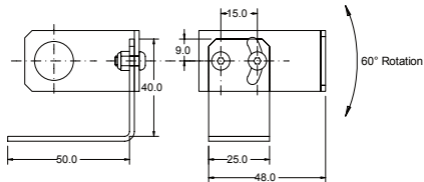

Adjustable Bracket
ABS

2 x Mounting Holes M4 Clearance