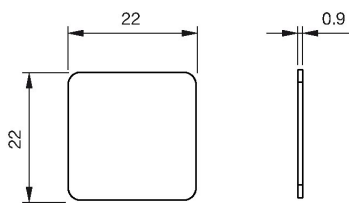

Other Attributes

Dimension	22 x 22 mm
Material	Plastic
Weight	0.001 kg
Colour	silver

EAO – Your Expert Partner for Human Machine Interfaces

45-573.1A04 - Legend plate

Dimensions

Additional information

Not to use with emergency-stop switch
For sticking or snapping in place