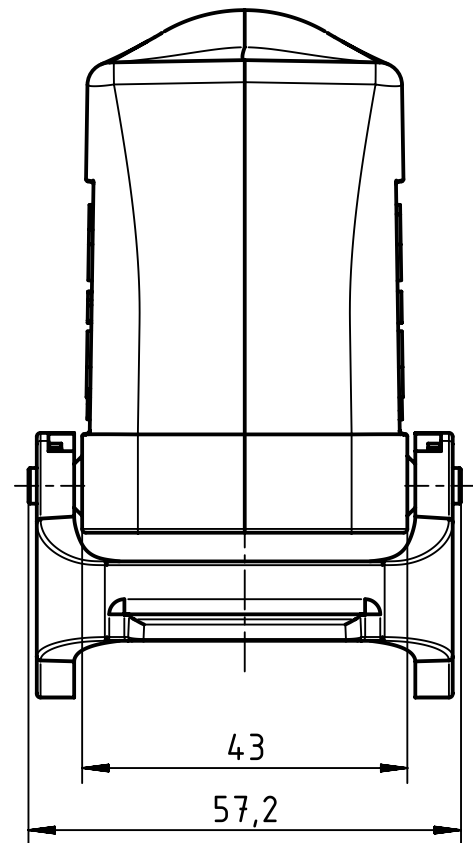

1 2 3 4 5 6

A

B

C

D

	All Dimensions in mm Original Size DIN A4		Scale 1:1	Free size tol.		Ref.		
						Sub.		
	All rights reserved		Created by RULLKOETTER	Inspected by SCHNIEDER	Standardisation TIEMANNA	Date 2014-11-12	State Final Release	
	Department EL PD - DE		Title Han 16B Hood Side Entry M25				Doc-Key / ECM-Nr. 100183405/UGD/004/A 500000081192	
HARTING Electric GmbH & Co. KG D-32339 Espelkamp			Type TB	Number 19 30 016 1531			Rev. A	Page 1/1