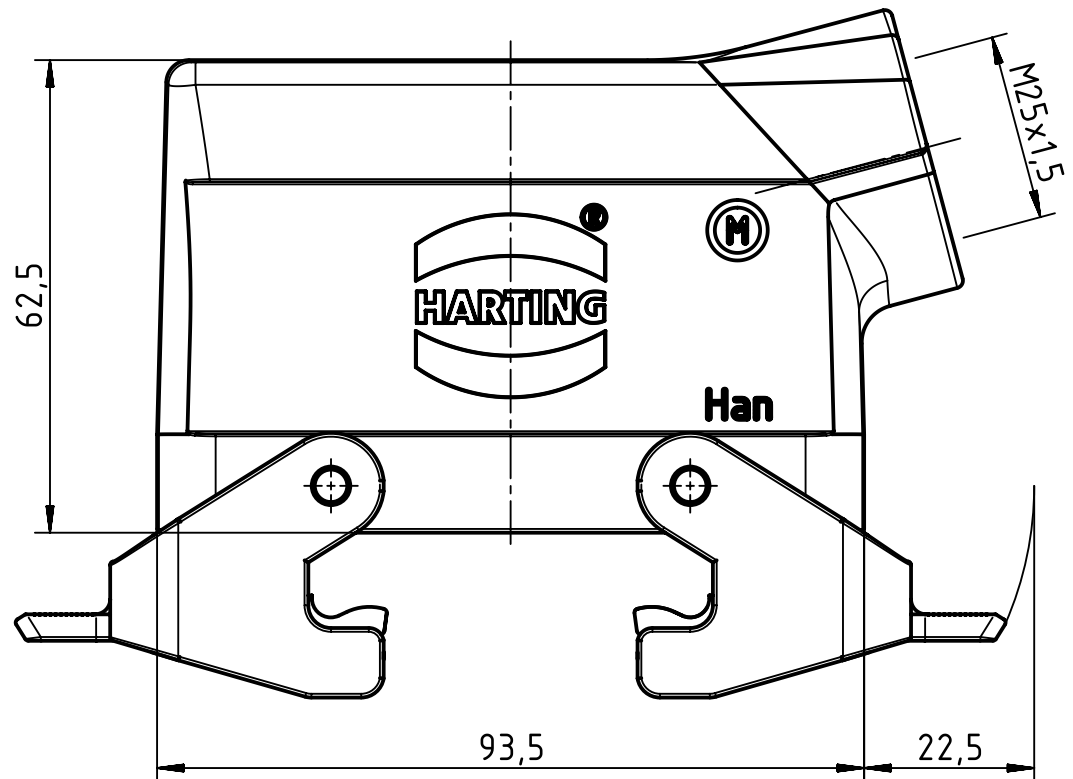

1 2 3 4 5 6

A

B

C

D

	All Dimensions in mm Original Size DIN A4		Scale 1:1	Free size tol.		Ref.		
						Sub.		
	All rights reserved		Created by RULLKOETTER	Inspected by SCHNIEDER	Standardisation TIEMANNA	Date 2014-11-12	State Final Release	
	Department EL PD - DE		Title Han 16B Hood Side Entry M25				Doc-Key / ECM-Nr. 100183405/UGD/004/A 500000081192	
HARTING Electric GmbH & Co. KG D-32339 Espelkamp			Type TB	Number 19 30 016 1531			Rev. A	Page 1/1