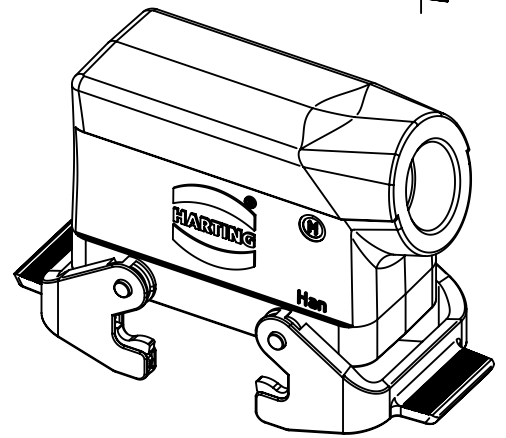

1 2 3 4 5 6

A

B

C

D

	All Dimensions in mm Original Size DIN A4		Scale 1:1	Free size tol.		Ref.		
						Sub.		
	All rights reserved		Created by RULLKOETTER	Inspected by SCHNIEDER	Standardisation TIEMANNA	Date 2014-11-12	State Final Release	
	Department EL PD - DE		Title Han 16B Hood Side Entry M25				Doc-Key / ECM-Nr. 100183405/UGD/004/A 500000081192	
HARTING Electric GmbH & Co. KG D-32339 Espelkamp			Type TB	Number 19 30 016 1531			Rev. A	Page 1/1