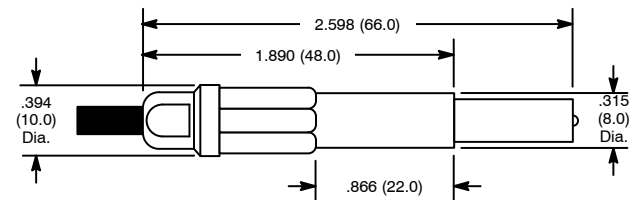

Fixed Shroud Plug, 4mm

Features

- Accepts Cable up to .177" (4.5mm) Dia.
- Standard Colors: Black, Red

NTE Type No.	Color	Diag No.
72-031	Black	TL-021
72-032	Red	TL-021

TL-021

Specifications

IEC 1010 Rating: 1000V CAT3 20 Amps

Shutter Plug, 4mm

Features

- Accepts Cable up to .177" (4.5mm) Dia.
- Standard Colors: Black, Red

NTE Type No.	Color	Diag No.
72-033	Black	TL-022
72-034	Red	TL-022

TL-022

Specifications

IEC 1010 Rating: 1000V CAT3 20 Amps

Stackable Plug, 4mm

Features

- Accepts Cable up to .177" (4.5mm) Dia.
- Standard Colors: Black, Red

NTE Type No.	Color	Diag No.
72-061	Black	TL-023
72-062	Red	TL-023

TL-023

Specifications

IEC 1010 Rating: 1000V CAT3 20 Amps