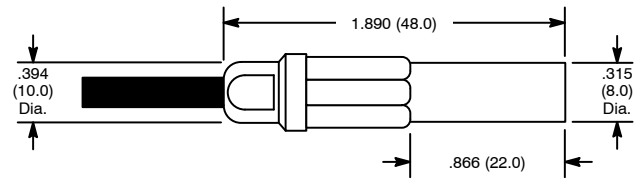

Fixed Shroud Plug, 4mm

Features

- Accepts Cable up to .177" (4.5mm) Dia.
- Standard Colors: Black, Red

NTE Type No.	Color	Diag No.
72-031	Black	TL-021
72-032	Red	TL-021

TL-021

Specifications

IEC 1010 Rating: 1000V CAT3 20 Amps

Shutter Plug, 4mm

Features

- Accepts Cable up to .177" (4.5mm) Dia.
- Standard Colors: Black, Red

NTE Type No.	Color	Diag No.
72-033	Black	TL-022
72-034	Red	TL-022

TL-022

Specifications

IEC 1010 Rating: 1000V CAT3 20 Amps

Stackable Plug, 4mm

Features

- Accepts Cable up to .177" (4.5mm) Dia.
- Standard Colors: Black, Red

NTE Type No.	Color	Diag No.
72-061	Black	TL-023
72-062	Red	TL-023

TL-023

Specifications

IEC 1010 Rating: 1000V CAT3 20 Amps