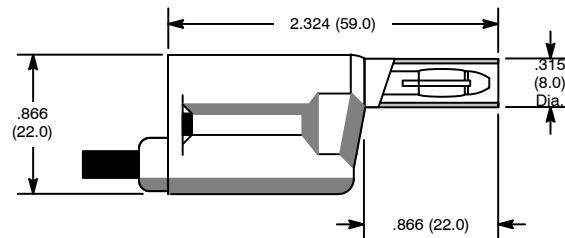

Shutter Plug, 4mm

Features

- Accepts Cable up to .177" (4.5mm) Dia.
- Standard Colors: Black, Red

NTE Type No.	Color	Diag No.
72-033	Black	TL-022
72-034	Red	TL-022

TL-022

Specifications

IEC 1010 Rating: 1000V CAT3 20 Amps

Stackable Plug, 4mm

Features

- Accepts Cable up to .177" (4.5mm) Dia.
- Standard Colors: Black, Red

NTE Type No.	Color	Diag No.
72-061	Black	TL-023
72-062	Red	TL-023

TL-023

Specifications

IEC 1010 Rating: 1000V CAT3 20 Amps