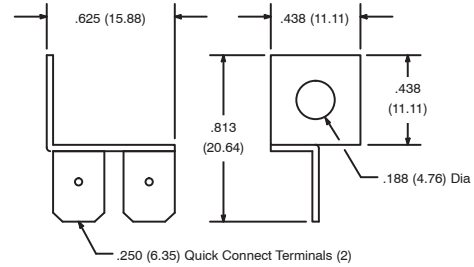

RLY9201

Dual .250" Quick Connect Terminals for Contactors

Features:

- For RLY400 & RLY600 Series

RLY9202

Box Lug for Contactors

Features:

- For RLY600 Series

Electrical Rating:

Maximum Wire Size #14 AWG

RLY9203

Replacement Contacts for Contactors

Features:

- For RLY600 Series