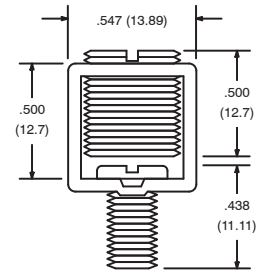

RLY9201

Dual .250" Quick Connect Terminals for Contactors

Features:

- For RLY400 & RLY600 Series

RLY9202

Box Lug for Contactors

Features:

- For RLY600 Series

Electrical Rating:

Maximum Wire Size #14 AWG

RLY9203

Replacement Contacts for Contactors

Features:

- For RLY600 Series