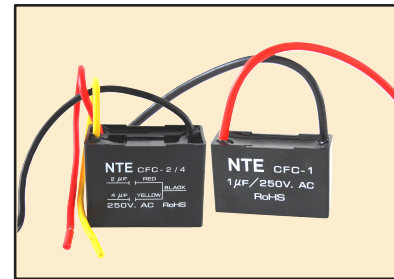

CEILING FAN SINGLE & DUAL VERSIONS

CFC SERIES

The CFC series is a range of metallized polyester film capacitors designed expressly for ceiling fan use. They are a self-healing flat capacitor winding with polyester film dielectric. They are mounted in a flame retardant plastic case with an epoxy resin end-seal. The CFC series are also used in other electric fans and in fluorescent lamps.

The NTE CFC series is available in 2 wire (single) and 3 wire (dual) capacitor versions.

FEATURES:

- Small size/light weight
- High Insulation resistance
- Small dissipation factor

RATINGS

Capacitance Range:

2 wire 125/250VAC – 1 μ fd to 10 μ fd
3 wire 125/250VAC – 1/2 μ fd to 6/14 μ fd

PERFORMANCE SPECIFICATIONS

Operating Temperature Range: -25°C to +70°C

Insulation Resistance (at 20°C):

Between Terminals: $\geq 1000M\Omega$
Between Terminals and Case: $\geq 2000M\Omega$

2 WIRE SERIES

NTE Type No.	Cap μf	Case Dimensions – inch (mm)		
		W	H	T
CFC-1	1.0	1.260 (32)	.826 (21)	.413 (10.5)
CFC-2	2.0	1.260 (32)	.826 (21)	.413 (10.5)
NEW CFC-2.5	2.5	1.260 (32)	.945 (24)	.512 (13)
CFC-3	3.0	1.260 (32)	.905 (23)	.512 (13)
NEW CFC3.5	3.5	1.496 (38)	.905 (23)	.512 (13)
NEW CFC-3.75	3.75	1.496 (38)	.905 (23)	.512 (13)
CFC-4	4.0	1.535 (39)	.905 (23)	.512 (13)
NEW CFC-4.5	4.5	1.496 (38)	.945 (24)	.590 (15)
NEW CFC-4.75	4.75	1.496 (38)	.945 (24)	.590 (15)
CFC-5	5.0	1.535 (39)	.945 (24)	.590 (15)
CFC-6	6.0	1.535 (39)	1.020 (26)	.669 (17)
NEW CFC-7	7.0	1.496 (38)	1.142 (29)	.748 (19)
NEW CFC-8	8.0	1.496 (38)	1.142 (29)	.748 (19)
NEW CFC-10	10.0	1.496 (38)	1.260 (32)	.886 (22)

3 WIRE SERIES

NTE Type No.	Cap μf	Case Dimensions – inch (mm)		
		W	H	T
NEW CFC-1/2	1.0/2.0	1.496 (38)	1.024 (36)	.669 (17)
NEW CFC-1.2/2.3	1.2/2.3	1.496 (38)	1.141 (29)	.748 (19)
NEW CFC-1.25/2.3	1.25/2.3	1.496 (38)	1.141 (29)	.748 (19)
NEW CFC-1.3/2.7	1.3/2.7	1.496 (38)	1.141 (29)	.748 (19)
NEW CFC-1.5/2.5	1.5/2.5	1.496 (38)	1.141 (29)	.748 (19)
CFC-2/4	2.0/4.0	1.535 (39)	1.141 (29)	.748 (19)
NEW CFC-2/4.5	2.0/4.5	1.496 (38)	1.141 (29)	.748 (19)
CFC-2/5.5	2.0/5.5	1.978 (50)	1.180 (30)	.787 (20)
NEW CFC-3/1.5	3.0/1.5	1.496 (38)	1.141 (29)	.748 (19)
NEW CFC-3/6	3.0/6.0	1.496 (38)	1.258 (32)	.866 (22)
CFC-3/6.5	3.0/6.5	2.017 (51)	1.258 (32)	.866 (22)
CFC-3.5/1.5	3.5/1.5	1.535 (39)	1.141 (29)	.748 (19)
NEW CFC-5/6	5.0/6.0	1.969 (50)	1.258 (32)	.866 (22)
CFC-5/8.2	5.0/8.2	2.017 (51)	1.574 (40)	1.180 (30)
NEW CFC-5/8.5	5.0/8.5	1.969 (50)	1.496 (38)	1.102 (28)
NEW CFC-6/14	6.0/14	2.017 (51)	1.574 (40)	1.180 (30)