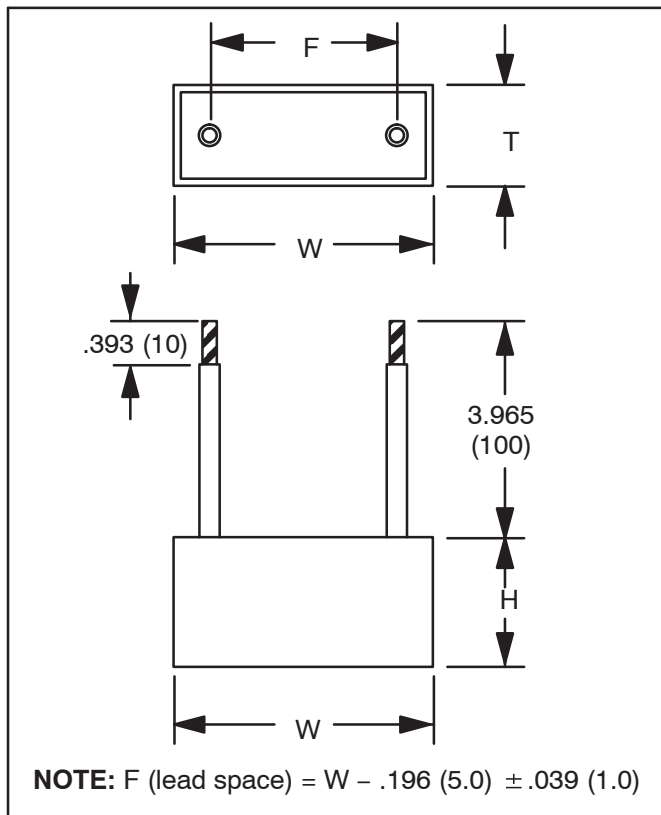

### PERFORMANCE SPECIFICATIONS

**Operating Temperature Range:** -25°C to +70°C

**Insulation Resistance (at 20°C):**

Between Terminals:  $\geq 1000M\Omega$   
 Between Terminals and Case:  $\geq 2000M\Omega$