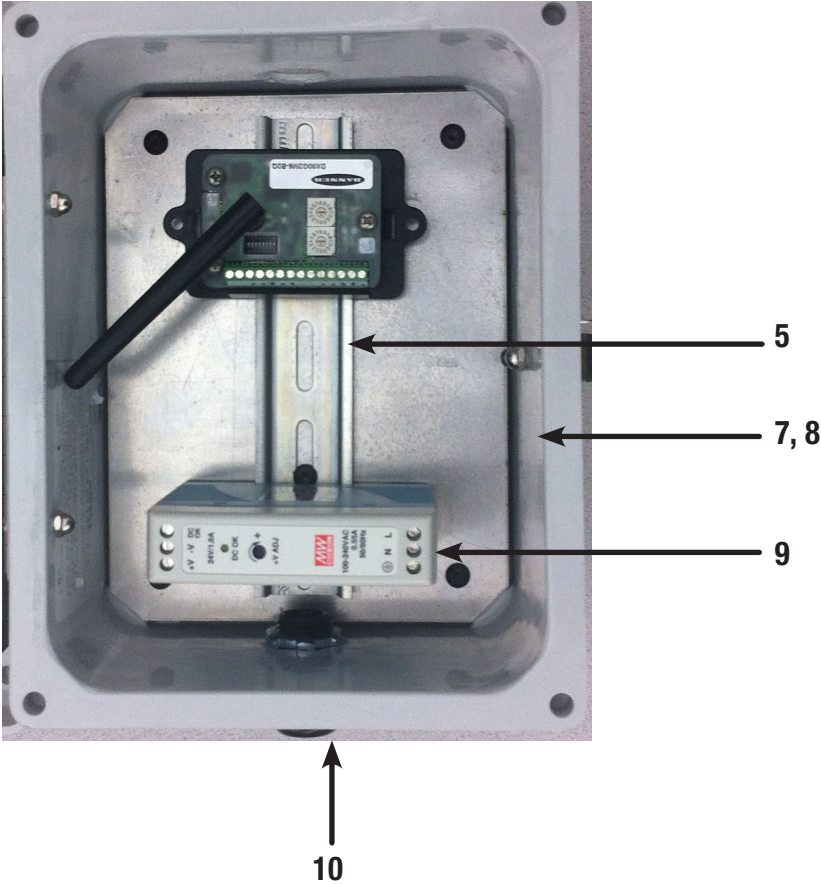

Small Fiberglass Enclosure Kit BWA-EF866KIT

This small enclosure kit includes the 8" x 6" x 6" Fiberglass enclosure and is ideal for a power supply and a radio board module.
Part No: 30412

Enclosure Box Kit Parts List

No.	Qty	Part No.	Model No.	Description
4				See previously listed Antenna Kits
5	1	26605	DIN-35-140	DIN Rail Section, 140 mm long, 35 mm design
6	1	77161	SMBDX80DIN	Bracket Assembly, DIN Rail, for DX80 (not shown)
7	1	11322	BWA-EF866	Enclosure, Fiberglass, Hinged, 8" x 6" x 6"
8	1	11328	BWA-PANEL-86	Panel, 8" x 6"
9	1	26008	PSDINM-24-10	Power Supply, 24V dc, 1 Amp, with DIN Rail Mount
10	1	79438	BWA-CG.5-10	Cable gland, 1/2-inch NPT, 10 pack