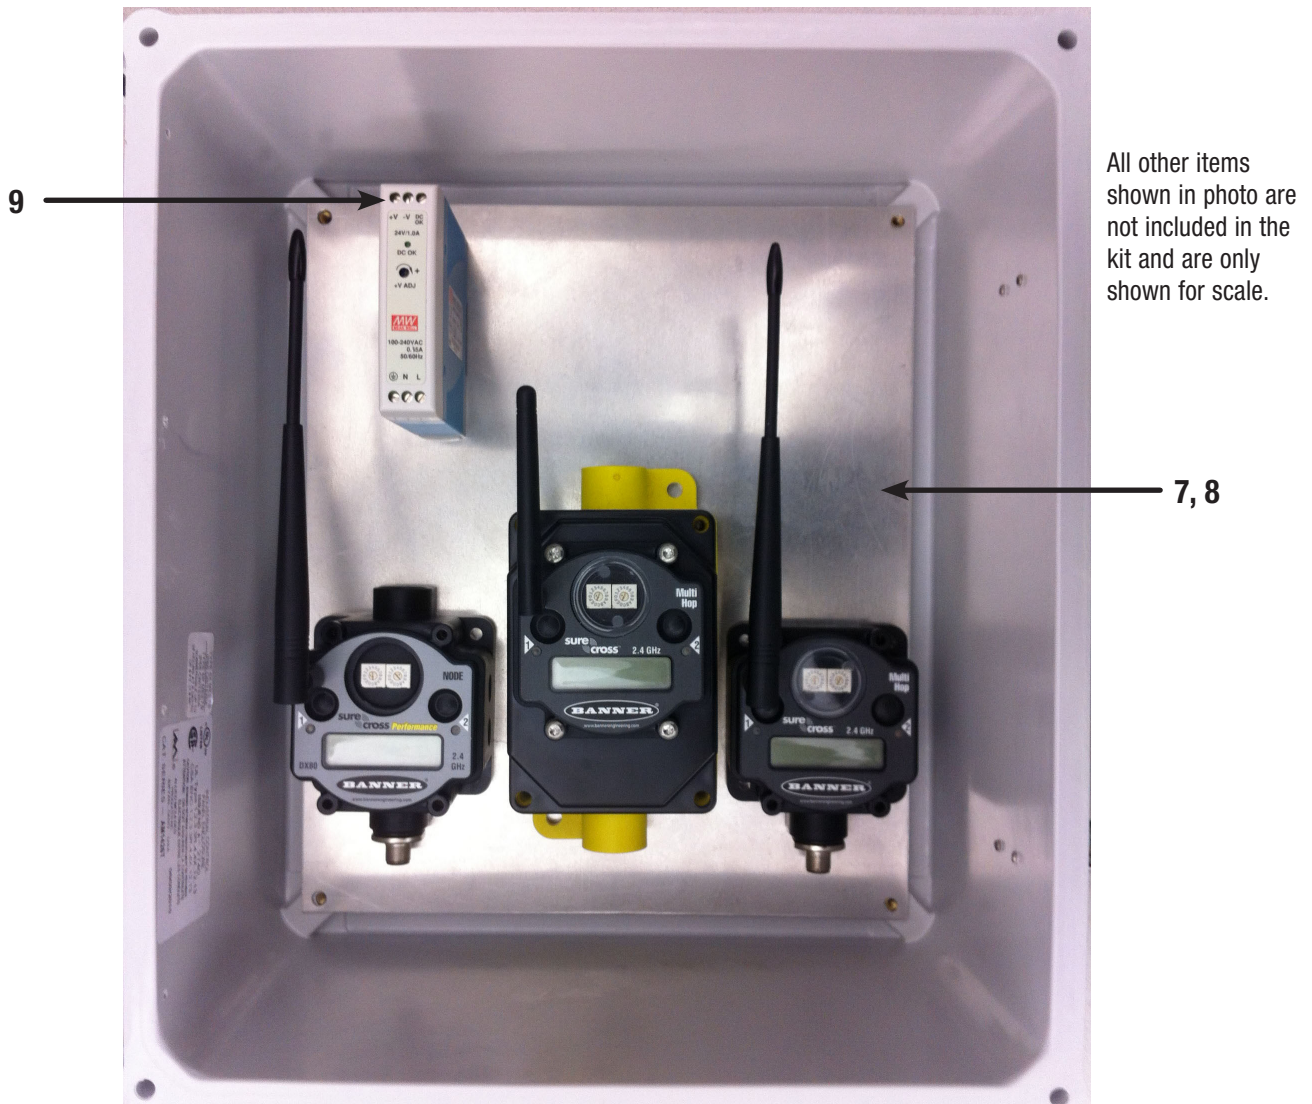

## Large Fiberglass Enclosure Kit BWA-EF14128KIT

This enclosure kit includes the 14" × 12" × 8" Fiberglass enclosure. This larger enclosure is ideal for multiple radios, a power supply, and any additional equipment that may be necessary to solve your application.

### Enclosure Box Kit Parts List

No.	Qty	Part No.	Model No.	Description
4				See previously listed Antenna Kits
5	1	26605	DIN-35-140	DIN Rail Section, 140 mm long, 35 mm design (not shown)
6	1	77161	SMBDX80DIN	Bracket Assembly, DIN Rail, for DX80 (not shown)
7	1	11320	BWA-EF14128	Enclosure, Fiberglass, Hinged, 14" x 12" x 8"
8	1	11326	BWA-PANEL-1412	Panel, 14" x 12"
9	1	26008	PSDINM-24-10	Power Supply, 24V dc, 1 Amp, with DIN-Rail Mount
10	1	79438	BWA-CG.5-10	Cable gland, 1/2-inch NPT, 10 pack

## Medium Fiberglass Enclosure Kit BWA-EF1086KIT

This medium-sized enclosure kit includes the 10" × 8" × 6" Fiberglass enclosure and is ideal for a power supply and single radio. Part No: 30411

### Small Fiberglass Enclosure Kit BWA-EF866KIT

This small enclosure kit includes the 8" x 6" x 6" Fiberglass enclosure and is ideal for a power supply and a radio board module.  
 Part No: 30412