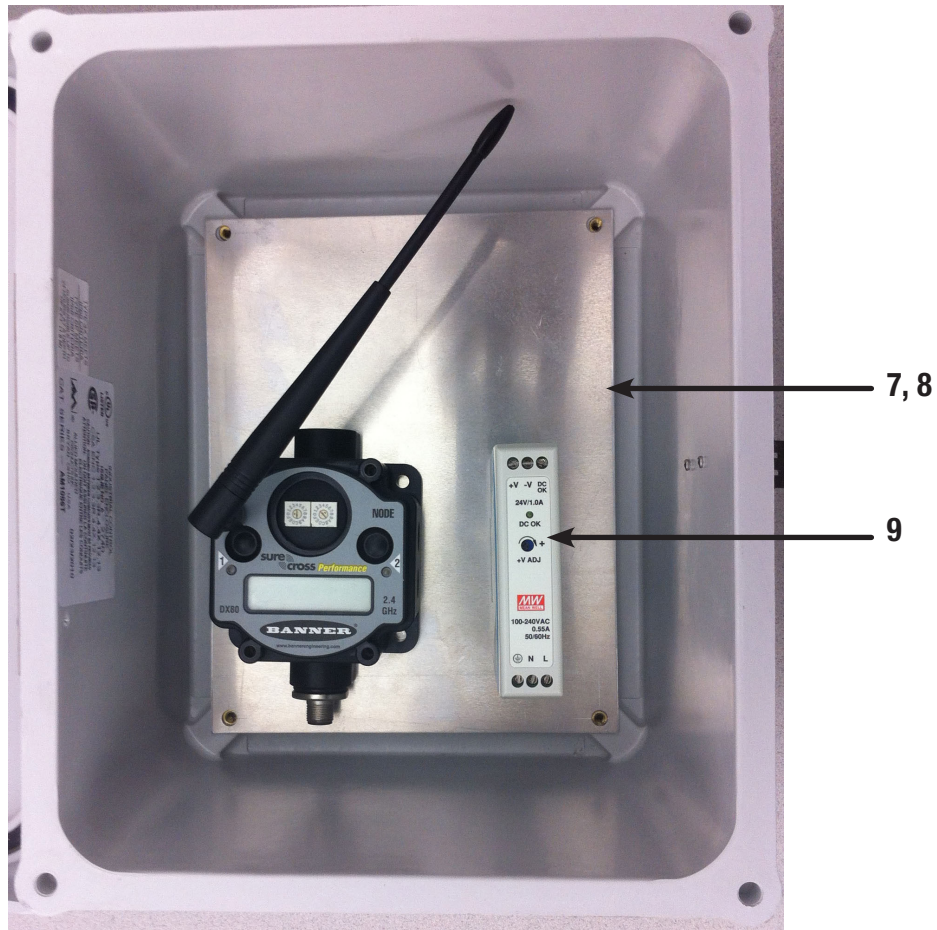

## Large Fiberglass Enclosure Kit BWA-EF14128KIT

This enclosure kit includes the 14" × 12" × 8" Fiberglass enclosure. This larger enclosure is ideal for multiple radios, a power supply, and any additional equipment that may be necessary to solve your application.

### Enclosure Box Kit Parts List

No.	Qty	Part No.	Model No.	Description
4				See previously listed Antenna Kits
5	1	26605	DIN-35-140	DIN Rail Section, 140 mm long, 35 mm design (not shown)
6	1	77161	SMBDX80DIN	Bracket Assembly, DIN Rail, for DX80 (not shown)
7	1	11320	BWA-EF14128	Enclosure, Fiberglass, Hinged, 14" x 12" x 8"
8	1	11326	BWA-PANEL-1412	Panel, 14" x 12"
9	1	26008	PSDINM-24-10	Power Supply, 24V dc, 1 Amp, with DIN-Rail Mount
10	1	79438	BWA-CG.5-10	Cable gland, 1/2-inch NPT, 10 pack

## Medium Fiberglass Enclosure Kit BWA-EF1086KIT

This medium-sized enclosure kit includes the 10" × 8" × 6" Fiberglass enclosure and is ideal for a power supply and single radio. Part No: 30411