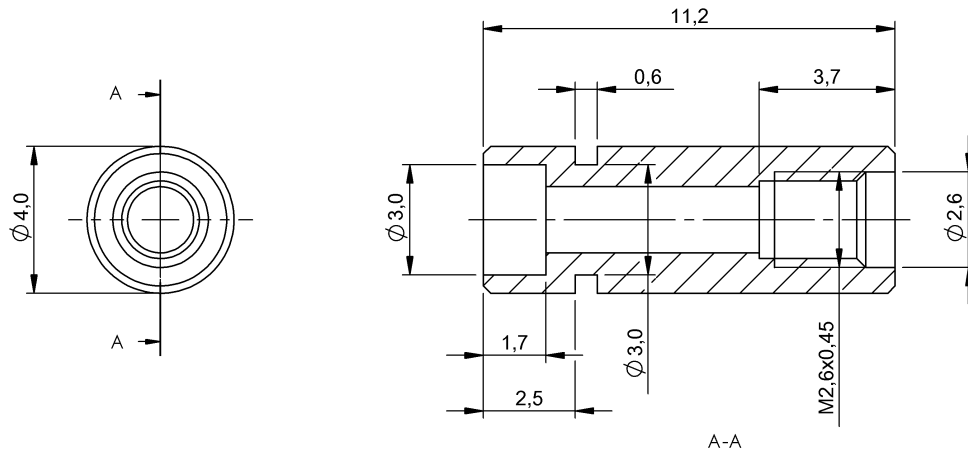

BFO 02-PK-1 BAM00NN

General data

Scope of delivery	Lens (2x)
Use	for one-way BFO, M2.6
Version	Add-on lens

Mechanical data

Dimension	Ø 4 x 11.2 mm
Fastening detail	Thread M2.6x0.45
Sensing surface	convex, 1 aperture

Material

Housing material	Stainless steel
Material sensing surface	Glass

Remarks

The assembly provides an increase in range.