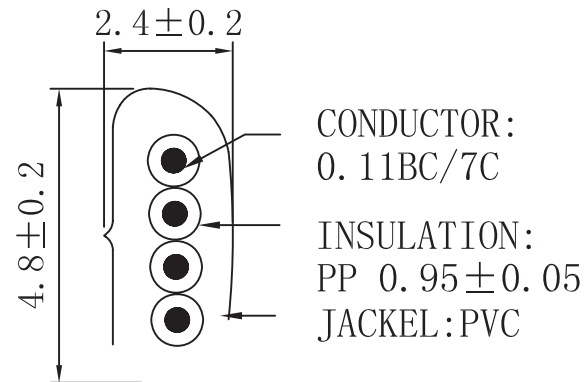

US PLUG 1:    1    2    3    4

US PLUG 2:    4    3    2    1

                  BK   RD   GR   YL

Quest Technology Int'l, Inc. 11200 NW 138th St., Medley, FL 33178 Tel: 305-813-9583 Fax: 305-813-9975 www.QuestTechnologyInt.com				DESCRIPTION	FINISHED PRODUCT'S FIGURE	SCALE	1 / 1	UNITS: MM	3RD ANGLE
				MODEL NO,	173-4C/BK/15FT				
APPROVED	CHECKED	DRAWING	DESIGNED	DRAWING NO	QUEST (NCO-2015)				
				FINISHING			2016.08.26	A0	
				MATERIAL		SYM	DATE	REVISION	