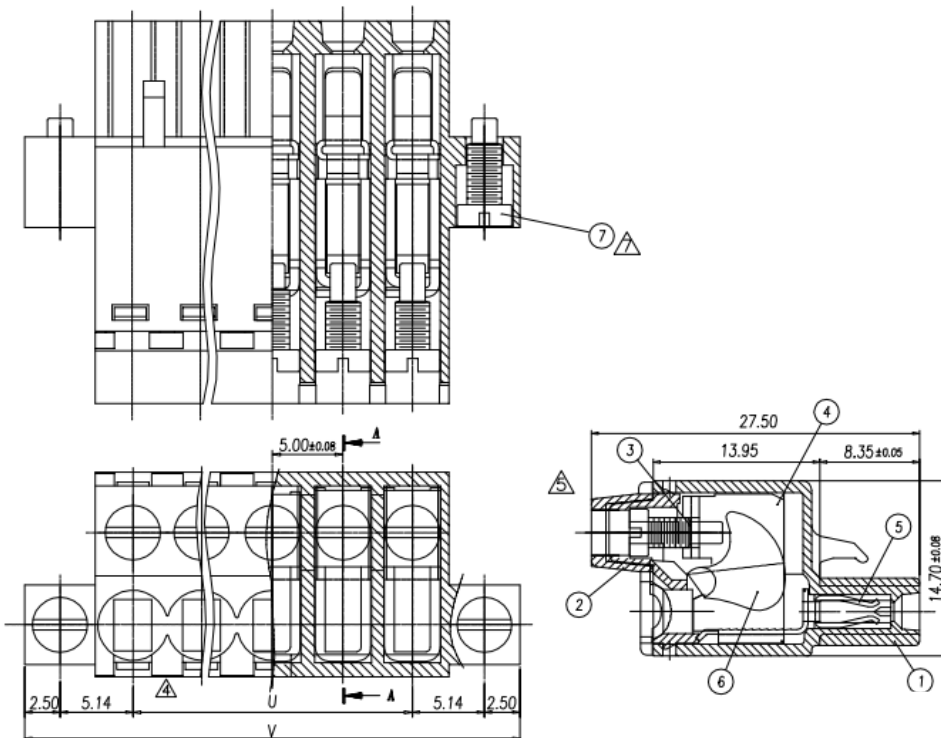

Professionally approved products.
Datasheet

New 5.0mm Plug Straight with Flanges 15A

RS Stock 874-4837

Dimensions: (mm)

Professionally approved products.

Datasheet

Specifications

- Rating: 300 14A
- Pitch: 5.00mm
- Insulation Withstands Voltage: AC 2000V / Min
- Insulation Resistance: 1000M Ω or more at DC500V
- Using temperature range: -40°C~ + 105°C
- Screw Torque Value: 5kgf-cm
- Suitable Electric Wire: 24~12 AWG

Material

- Housing: Green
- End Cover: Green
- Screw: M2.5 Zn Plated
- Wire Cage: Zn Plated
- Clamp: Tin Plated
- Cam: Zn Plated
- Screw: M2.5 Zn Plated