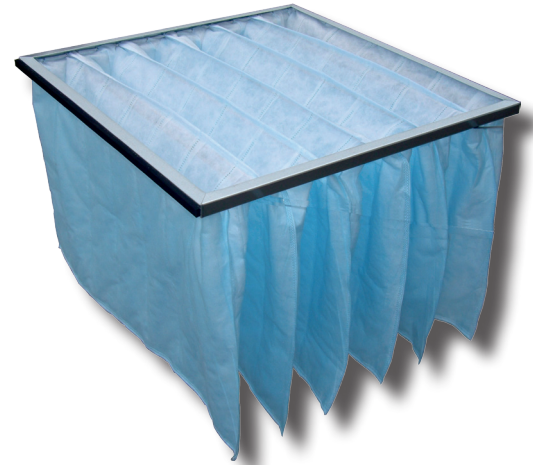

# UltraSeal CU4 Bag Filter

### General Description

The UltraSeal Range of bag filters are used widely in government buildings, hospitals and other sensitive areas. This grade of filter is suitable for air condition to offices, theatres, computer rooms and spray booths.

### Construction

UltraSeal bag filters are manufactured by mounting the 100% polypropylene synthetic media into a galvanised steel header frame.

### Features

- Efficient mechanised manufacturing techniques delivery cost effective filtration
- Hydrophobic Media allows great performance in damp atmosphere
- Rolled safety edge to prevent the material being cut and to prevent injury to the engineers who handle them
- Extra built in prefilter layer which provides extended filter life
- Welded pockets, utilising the UltraSeal ultrasonic technique to provide leak free seams
- Versatile manufacture - available in most sizes and pocket configuration
- Packed individually in a plastic bag and then into strong cartons for safe transportation and storage.