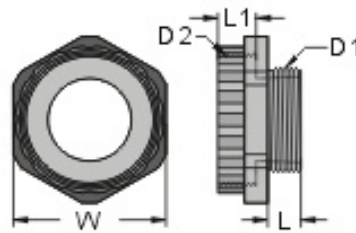

# Enlarger Gland/Reducer Gland

EN

- **Material:** UL approved Nylon 66, 94V-2
- **Color:** Black, available in other colors.
- **ENLARGER GLANDS** with small metric external thread and large metric internal thread to allow switching from small metric external thread to large metric using.
- **REDUCER GLANDS** yo allow switching from large metric external thread to small metric using.

RS PART NUMBER	DESCRIPTION	L	L1	W	COLOR	Packsize
8229846	Enlarger Gland M12x1.5 to M16x1.5 ,Grey	8	8	20	GREY	10
8229855	Enlarger Gland M16x1.5 to M20x1.5 ,Grey	8	10.5	24		
8229858	Enlarger Gland M20x1.5 to M25x1.5 ,Grey	8	10	29		
8229852	Enlarger Gland M25x1.5 to M32x1.5 ,Grey	8	11.5	36		
8229880	Reducer Gland M16x1.5 to M12x1.5 , Grey	8	12	22		
8229899	Reducer Gland M20x1.5 to M16x1.5 , Grey	8	12	24.2		
8229892	Reducer Gland M25x1.5 to M20x1.5 , Grey	8	14	29		
8229896	Reducer Gland M32x1.5 to M25x1.5 , Grey	10	15	35.9		
8229861	Enlarger Gland M12x1.5 to M16x1.5,Black	8	8	20	BLACK	
8229864	Enlarger Gland M16x1.5 to M20x1.5 Black	8	10.5	24		
8229868	Enlarger Gland M20x1.5 to M25x1.5 Black	8	10	29		
8229877	Enlarger Gland M25x1.5 to M32x1.5 Black	8	11.5	36		
8229870	Reducer Gland M16x1.5 to M12x1.5 Black	8	12	22		
8229874	Reducer Gland M20x1.5 to M16x1.5 Black	8	12	24.2		
8229883	Reducer Gland M25x1.5 to M20x1.5 Black	8	14	29		
8229886	Reducer Gland M32x1.5 to M25x1.5 ,Black	10	15	35.9		