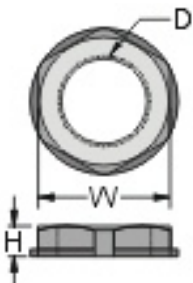

### Locknut

EN

- Material: UL approved Nylon 66, 94V-2
- Color: Black, available in other colors.

RS PART NUMBER	DESCRIPTION	W	H	COLOR	Packsizes
8229697	PG7 Grey locknut IP68	18.1	5.1	GREY	25
8229690	PG9 Grey locknut IP68	21	5.1		
8229694	PG11 Grey locknut IP68	24	5.1		
8229704	PG13.5 Grey locknut IP68	27	6.1		
8229707	PG16 Grey locknut IP68	30	6.1		
8229701	PG21 Grey locknut IP68	36	7.1		
8229710	PG29 Grey locknut IP68	46.2	8		
8229713	PG7 Black locknut IP68	18.1	5.1	BLACK	
8229717	PG9 Black locknut IP68	21	5.1		
8229726	PG11 Black locknut IP68	24	5.1		
8229729	PG13.5 Black locknut IP68	27	6.1		
8229723	PG16 Black locknut IP68	30	6.1		
8229732	PG21 Black locknut IP68	36	7.1		
8229735	PG29 Black locknut IP68	46.2	8		