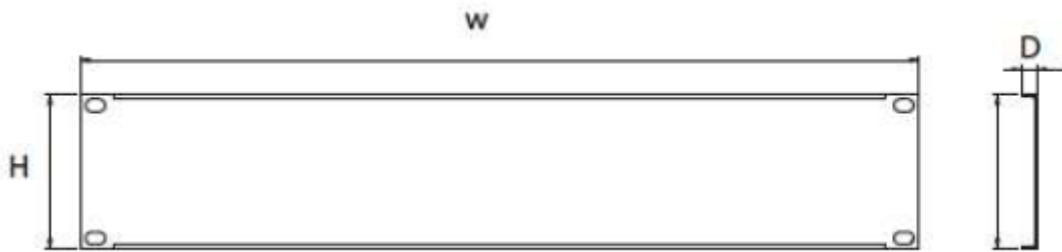

19in. Steel Blanking Panels

Material: 1.2 mm Steel
Finish: Electrostatic Powder Paint

Description	Height U	Width mm	Depth mm	Colour	RS stock no.
Steel Blanking Panel	1 U	483	9	Grey	802-0226
Steel Blanking Panel	2 U	483	9	Grey	802-0229
Steel Blanking Panel	3 U	483	9	Grey	802-0223
Steel Blanking Panel	4 U	483	9	Grey	802-0232
Steel Blanking Panel	5 U	483	9	Grey	802-0235
Steel Blanking Panel	6 U	483	9	Grey	802-0239
Steel Blanking Panel	8 U	483	9	Grey	802-0248
Steel Blanking Panel	10 U	483	9	Grey	802-0241
Steel Blanking Panel	1 U	483	9	Black	802-0245
Steel Blanking Panel	2 U	483	9	Black	802-0254
Steel Blanking Panel	3 U	483	9	Black	802-0257
Steel Blanking Panel	4 U	483	9	Black	802-0251