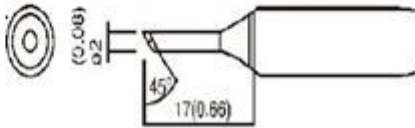

# Professionally approved products.

7998973

7998976

7998982

7998985

7998979

7998989

Soldering tip for AT60D&AT80D  
Material: copper