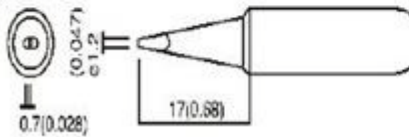

# Professionally approved products.

7998973

7998976

7998982

7998985

7998979

7998989

Soldering tip for AT60D&AT80D  
Material: copper