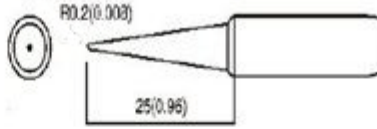

# Professionally approved products.

7998973

7998976

7998982

7998985

7998979

7998989

Soldering tip for AT60D&AT80D  
Material: copper