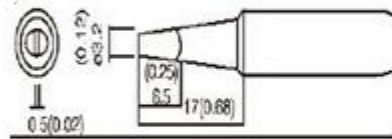

# Professionally approved products.

7998973

7998976

7998982

7998985

7998979

7998989

Soldering tip for AT60D&AT80D  
Material: copper