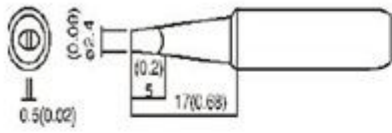

# Professionally approved products.

7998973

7998976

7998982

7998985

7998979

7998989

Soldering tip for AT60D&AT80D  
Material: copper