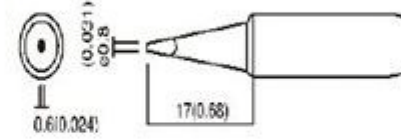

# Professionally approved products.

7998973

7998976

7998982

7998985

7998979

7998989

Soldering tip for AT60D&AT80D  
Material: copper