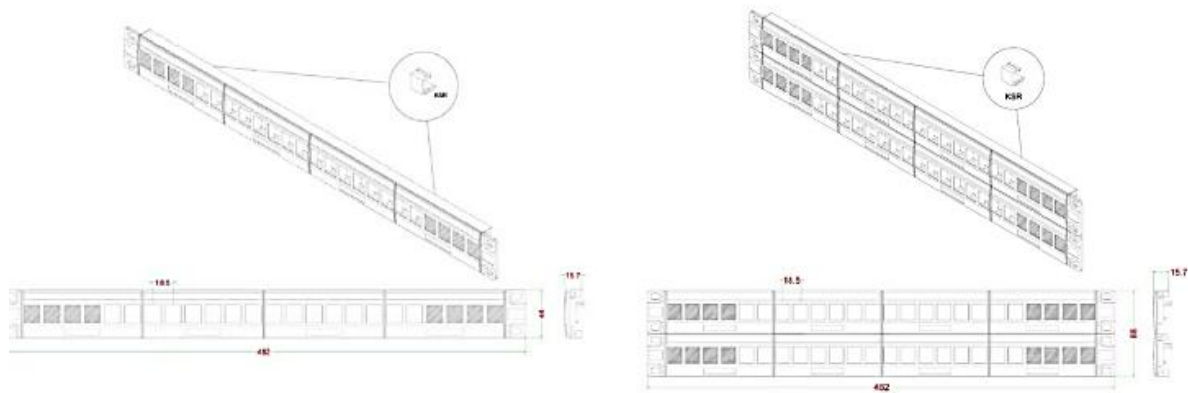

### RS 32 port RJ Patch Panel 19in Black

RS Stock number 791-8513

#### Dimensions: (mm)

#### Specification

- Front Panel: Fireproof ABS UL-94V-0
- Panel: Metal ( SPCC)
- KSR ( Fireproof ABS UL-94V-0)
- Operation Temperature: -40°C ~ +70°C