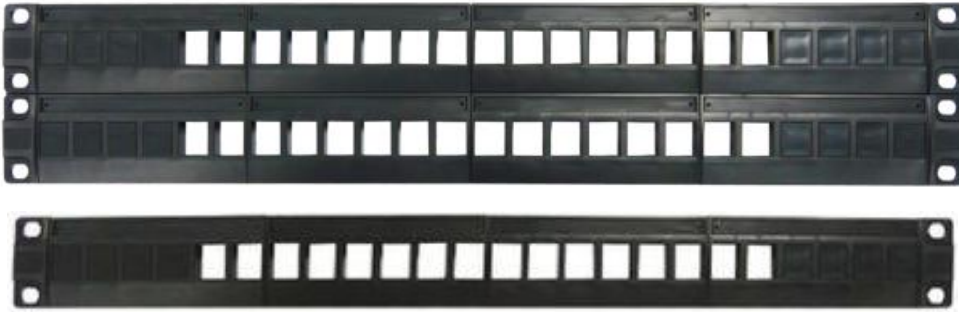

### RS 32 port RJ Patch Panel 19in Black

RS Stock number 791-8513

#### Specification

- Front Panel: Fireproof ABS UL-94V-0
- Panel: Metal ( SPCC)
- KSR ( Fireproof ABS UL-94V-0)
- Operation Temperature: -40°C ~ +70°C