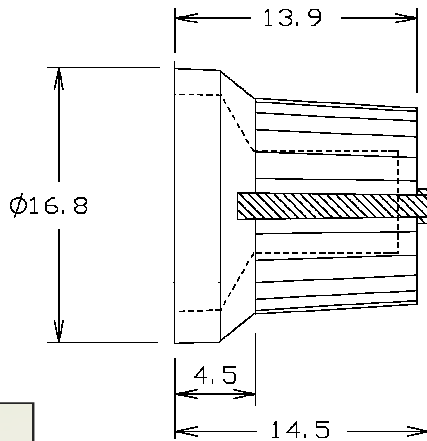

2 COLOUR KNOBS

RS 7777334

Knob black blue marker line 6mm splined

RS 7777356

Knob black blue marker line 6mm D

RS 7777338

Knob black green marker line 6mm splined

RS 7777350

Knob black green marker line 6mm D

RS 7777347

Knob black grey marker line 6mm splined

RS 7777369

Knob black grey marker line 6mm D

RS 7777340

Knob black red marker line 6mm splined

RS 7777362

Knob black red marker line 6mm D

RS 7777344

Knob black white marker line 6mm splined

RS 7777366

Knob black white marker line 6mm D

RS 7777353

Knob black yellow marker line 6mm splined

RS 7777375

Knob black yellow marker line 6mm D