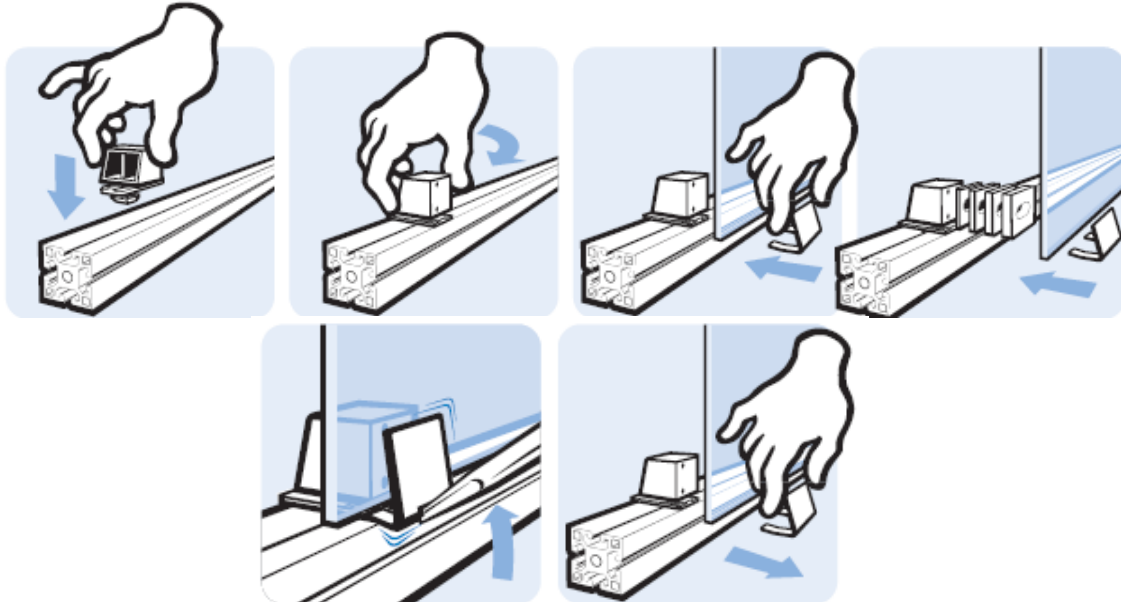

Clip Block 14

Nylon PA, Slot 8,

Description To attach panels to aluminum profiles without screws or tools

Material Nylon PA, glass filled reinforced

Color Black

Fixation span Panel units with a thickness of 1 - 9 mm

Dimension:

A1: 11.5mm

A2: 4.5mm

D: Thickness of spacer 2, 3 or 5mm

RS Article no.	Product Description	Compatible with groove size	Product system	Structural element type
7675755	Clip block 14, slot 8	8	40	Panel accessory