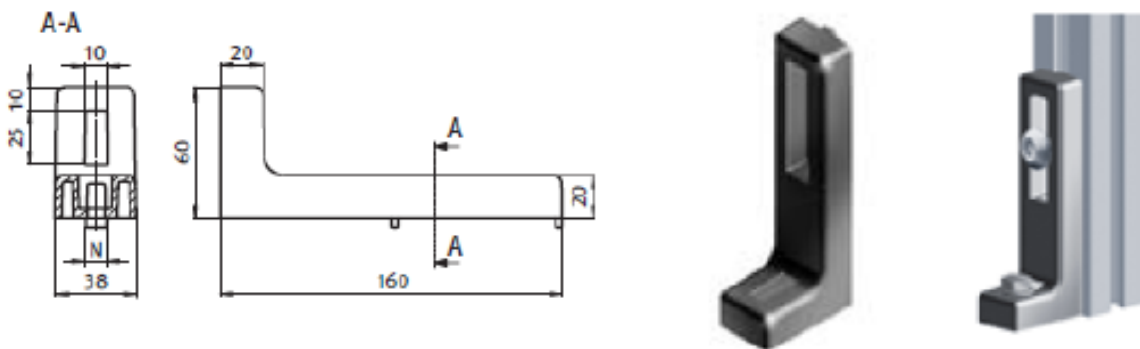

## Floor Bracket

*Die-cast Zinc, Profile 40 and up*  
**Description** To securely fix aluminum profiles to the floor

**Material** Die-cast zinc  
**Surface** Plain / black powder coated

(The product below is a set that contains screws)

**Dimension N:** 8  
**Weight (g):** 110

For Profile 40, groove size 8 system ONLY

RS Article no.	Product Description	Compatible with groove size	Product system	Structural element type
7675727	Set Floor Bracket, 160x60x40mm, slot 8	8	40	Connector Bracket & Joint