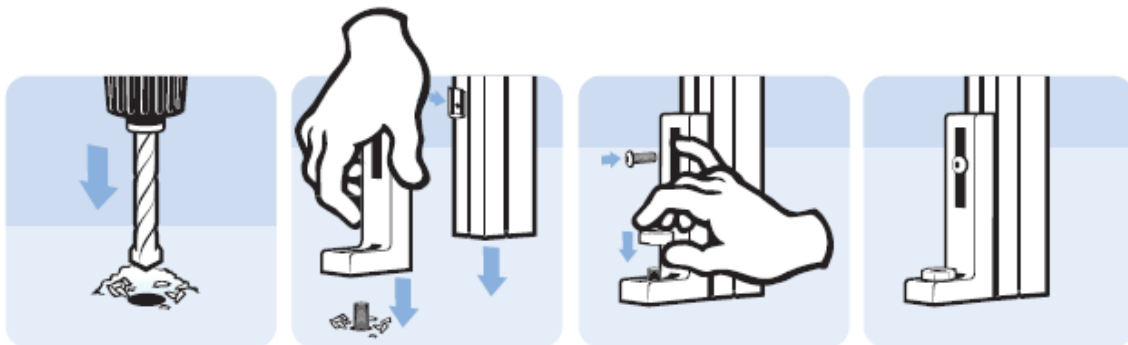

## Floor Bracket

*Die-cast Zinc, Profile 40 and up*  
**Description** To securely fix aluminum profiles to the floor

**Material** Die-cast zinc  
**Surface** Plain / black powder coated

(The product below is a set that contains screws)

**Dimension N:** 8  
**Weight (g):** 110

For Profile 40, groove size 8 system ONLY

RS Article no.	Product Description	Compatible with groove size	Product system	Structural element type
7675727	Set Floor Bracket, 160x60x40mm, slot 8	8	40	Connector Bracket & Joint