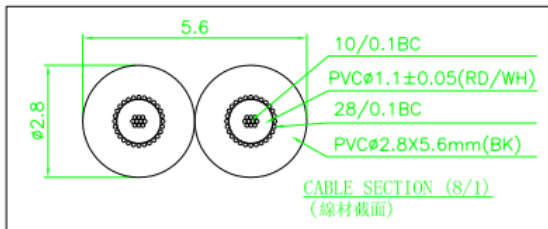

Professionally approved products.

Datasheet

RS RCA Phono Cable Assembly 1m Black Male Phono to Male Phono

RS Stock number [742-4579](#)

Specifications

- Connector A: Male Phono x 2
- Connector B: Male Phono x 2
- Length: 1m
- Sheath Colour: Black