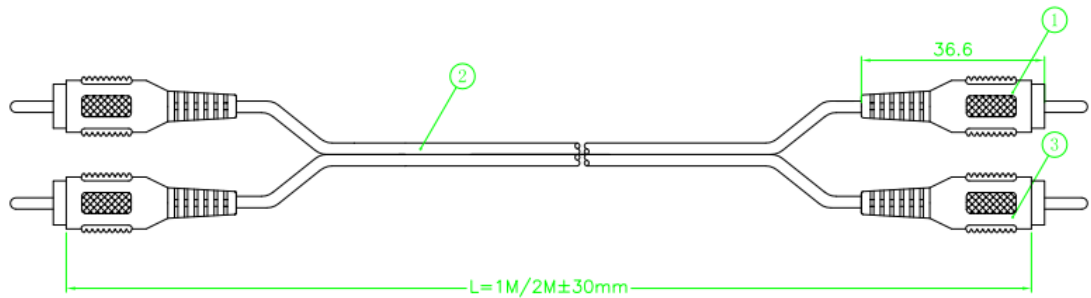

Professionally approved products.

Datasheet

RS RCA Phono Cable Assembly 1m Black Male Phono to Male Phono

RS Stock number [742-4579](#)

Specifications

- Connector A: Male Phono x 2
- Connector B: Male Phono x 2
- Length: 1m
- Sheath Colour: Black