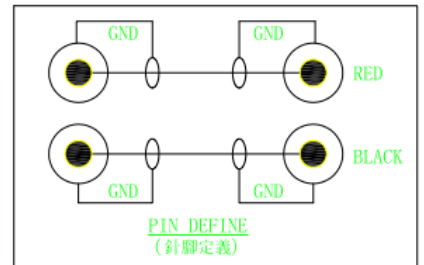

Professionally approved products.

Datasheet

RS RCA Phono Cable Assembly 1m Black Male Phono to Male Phono

RS Stock number [742-4579](#)

Specifications

- Connector A: Male Phono x 2
- Connector B: Male Phono x 2
- Length: 1m
- Sheath Colour: Black