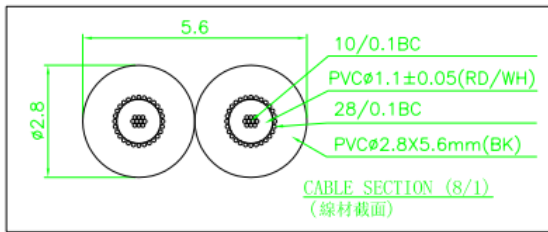

Professionally approved products.

Datasheet

RS RCA Phono Cable Assembly 2m Black Male Phono to Male Phono

RS Stock number [742-4573](#)

Specifications

- Connector A: Male Phono x 2
- Connector B: Male Phono x 2
- Length: 1m
- Sheath Colour: Black