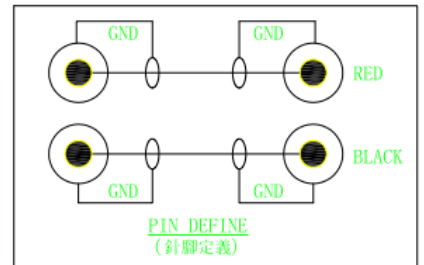

Professionally approved products.

Datasheet

RS RCA Phono Cable Assembly 2m Black Male Phono to Male Phono

RS Stock number [742-4573](#)

Specifications

- Connector A: Male Phono x 2
- Connector B: Male Phono x 2
- Length: 1m
- Sheath Colour: Black