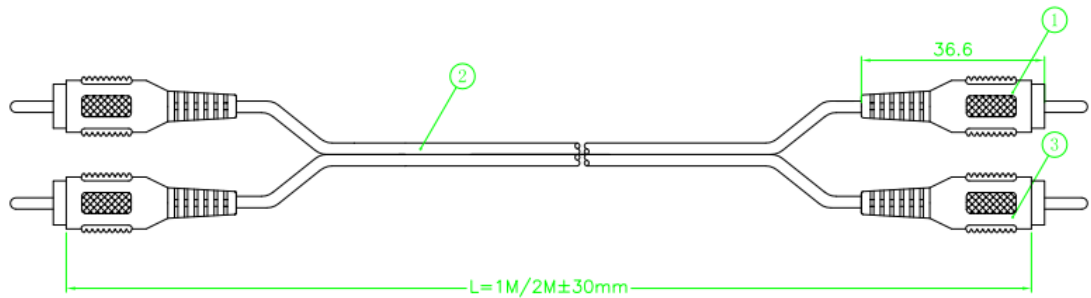

Professionally approved products.

Datasheet

RS RCA Phono Cable Assembly 2m Black Male Phono to Male Phono

RS Stock number [742-4573](#)

Specifications

- Connector A: Male Phono x 2
- Connector B: Male Phono x 2
- Length: 1m
- Sheath Colour: Black