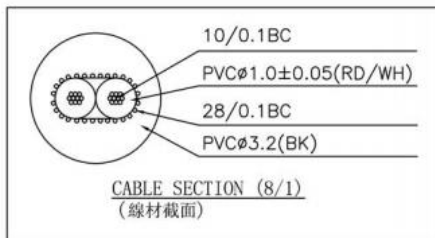

Professionally approved products.

Datasheet

Male Jack Plug to 3.5 mm Female Jack Socket Audio Cable Assembly

RS Stock number [742-4560](#)

Dimensions: (mm)

Description

Connector A	3.5mm male jack plug
Connector B	3.5mm female jack socket
Length	5m
Sheath Colour	Black