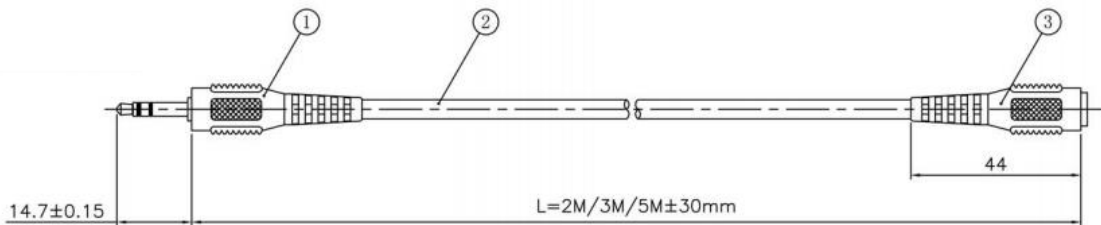

Professionally approved products.

Datasheet

Male Jack Plug to 3.5 mm Female Jack Socket Audio Cable Assembly

RS Stock number [742-4560](#)

Dimensions: (mm)

Description

Connector A	3.5mm male jack plug
Connector B	3.5mm female jack socket
Length	5m
Sheath Colour	Black