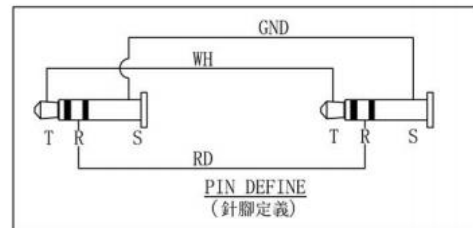

Professionally approved products.

Datasheet

Male Jack Plug to 3.5 mm Female Jack Socket Audio Cable Assembly

RS Stock number [742-4560](#)

Dimensions: (mm)

Description

Connector A	3.5mm male jack plug
Connector B	3.5mm female jack socket
Length	5m
Sheath Colour	Black