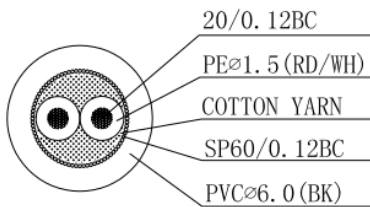

## Specifications

- Connector A: Female XLR
- Connector B: Male XLR
- Length: 1m
- Sheath Colour: Red