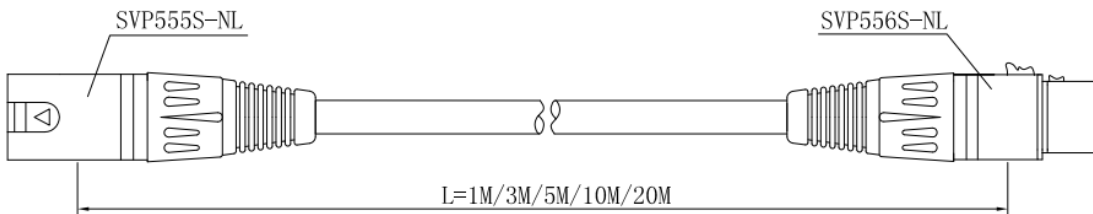

# 1m Red Female XLR to Male XLR Audio Video Cable Assembly

RS Stock number [742-4490](#)

## Specifications

- Connector A: Female XLR
- Connector B: Male XLR
- Length: 1m
- Sheath Colour: Red