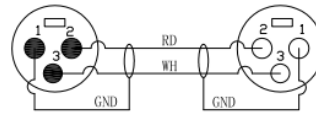

## Specifications

- Connector A: Female XLR
- Connector B: Male XLR
- Length: 1m
- Sheath Colour: Red