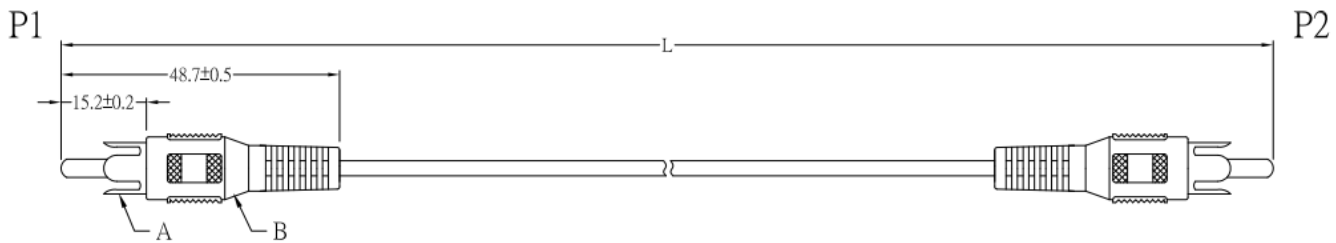

Professionally approved products.

Datasheet

RCA Phono Cable Assembly 10m Male RCA to Male RCA

RS Stock 742-4309

Dimensions: (mm)

WIRING:

L=1M/2M/3M/5M/10M	
CABLE NO.	CK06B (10/0.12*1C+28/0.12)*1C OD:3mm

NO	Description	Unit	Materials	Finish/Color
A.	RCAP	2	BRASS	NICKEL
B.	PLASTIC BODY	2	PVC	BLACK