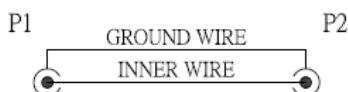

Professionally approved products.

Datasheet

RS RCA Phono Cable Assembly 5m Male RCA to Male RCA

RS Stock number [742-4305](#)

L=1M/2M/3M/5M/10M CABLE NO. CK06B (10*0.12*1C+28*0.12)*1C OD:3mm
TITLE: RCA PLUG TO RCA PLUG

WIRING:

Specifications

Connector A: Male RCA

Connector B: Male RCA

Length: 2m