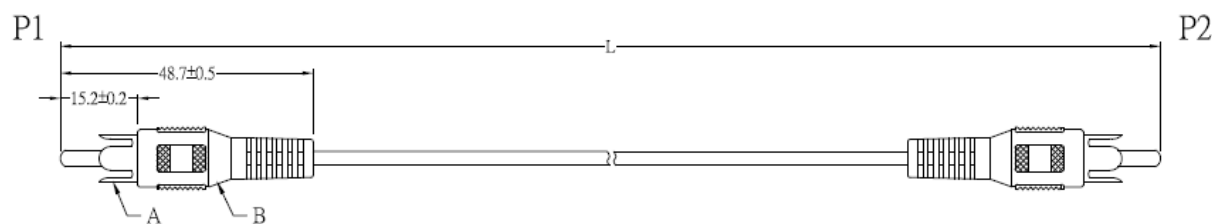

Professionally approved products.

Datasheet

RS RCA Phono Cable Assembly 5m Male RCA to Male RCA

RS Stock number [742-4305](#)

L=1M/2M/3M/5M/10M CABLE NO. CK06B (10*0.12*1C+28*0.12)*1C OD:3mm
TITLE: RCA PLUG TO RCA PLUG

WIRING:

Specifications

Connector A: Male RCA

Connector B: Male RCA

Length: 2m