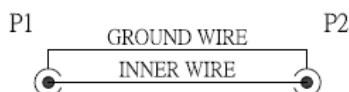

# RS RCA Phono Cable Assembly 2m Male RCA to Male RCA

RS Stock number [742-4292](#)

L=1M/2M/3M/5M/10M CABLE NO. CK06B (10*0.12*1C+28*0.12)*1C OD:3mm
TITLE: RCA PLUG TO RCA PLUG

## Specifications

Connector A: Male RCA

Connector B: Male RCA

Length: 2m