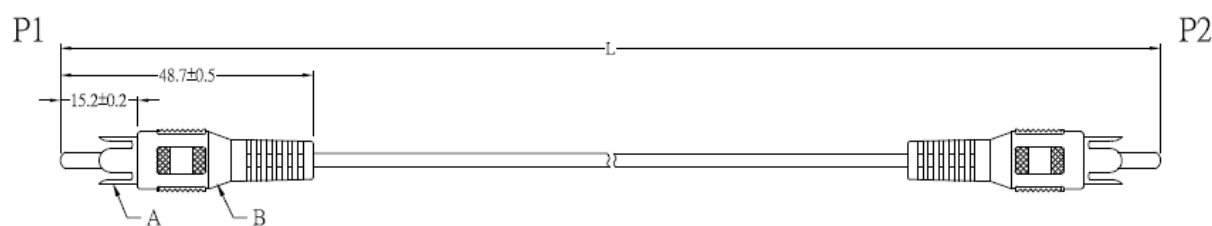

# RS RCA Phono Cable Assembly 2m Male RCA to Male RCA

RS Stock number [742-4292](#)

L=1M/2M/3M/5M/10M CABLE NO. CK06B (10*0.12*1C+28*0.12)*1C OD:3mm
TITLE: RCA PLUG TO RCA PLUG

## Specifications

Connector A: Male RCA

Connector B: Male RCA

Length: 2m