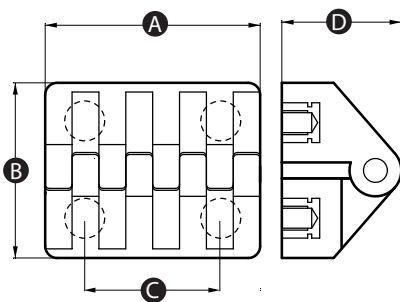

**Material**

High impact resistant thermoplastic

**Colour**

Black.

**Thread Material**

Brass

Part No.	A	B	C	D	Thread size
7027835	30	35	15	25	M5
7027844	54	44	30	29	M6