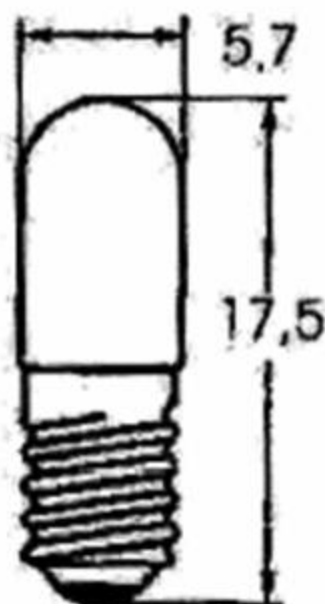

# SPECIFICATION SHEET

RS Stock No.

655-9176

*DRAWING - I*

Unit : mm

1. Structure	Bulb Type	T1 1/2 Clear
	Bulb Diameter	Ø5.0Max.
	Length	16.0Max
	Base Type	E5
2. Design Characteristics	Voltage	24V
	Amperage	40mA±10%
	Filament Type	Vacuum type
	Luminous Flux	3.0Lm±20%
	Life Hours	7,000Hrs