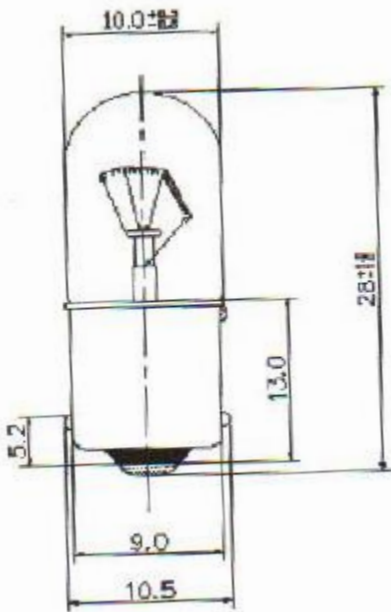

### Red Filament Indicator Lamp

RS Stock number [655-9019](#)

Dimensions: (mm)

Structure		Design Characteristics	
Bulb Type	T3 ¼ clear	Voltage	24V
Bulb Diameter	Ø10.5max	Amperage	120mA $\pm$ 10%
Length	29.0Max	Gas Type	Neon gas-filled
Base Type	Ba9s	Life Hours	3000hrs
		Luminous Flux	12Lm $\pm$ 20%